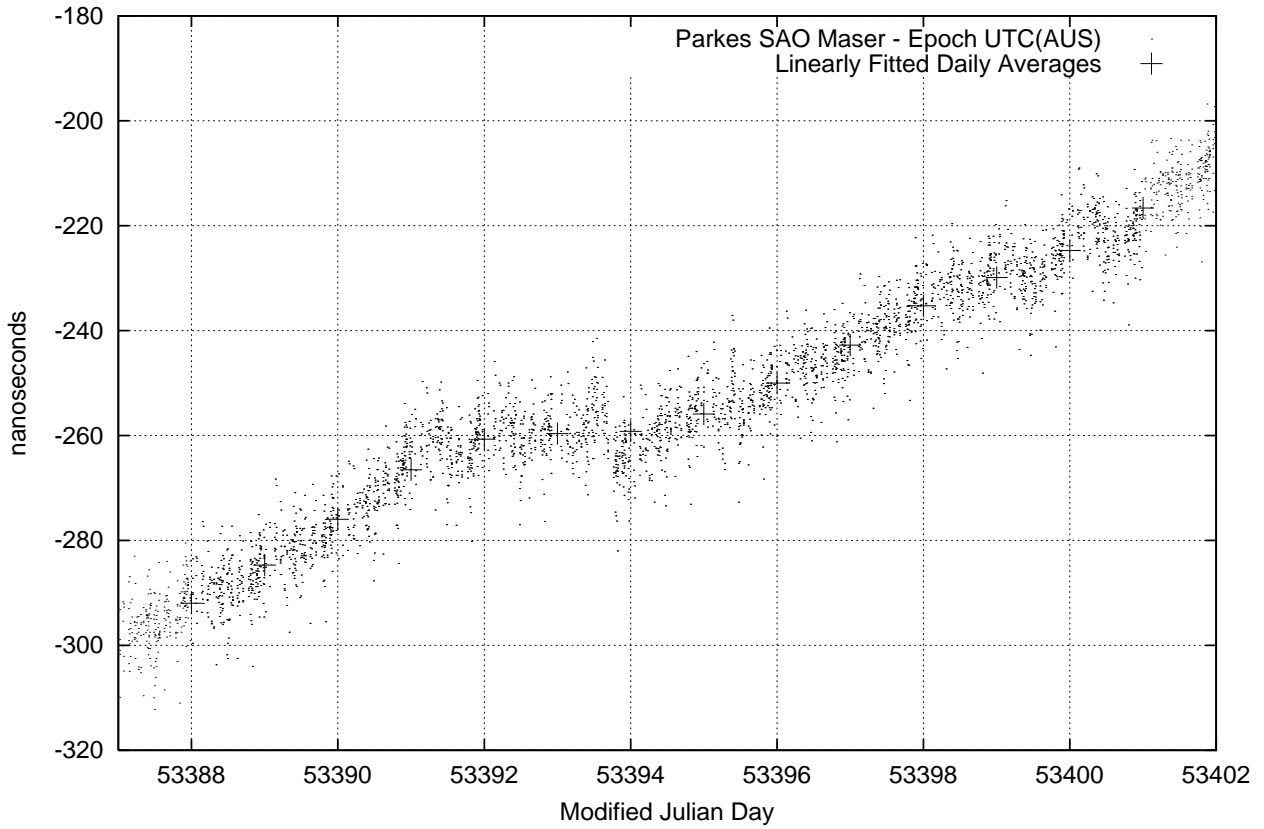

GPS Common-View Time-Transfer between ATNF Parkes and NMI Sydney

GPS Common-View Frequency Transfer between ATNF Parkes and NMI Sydney