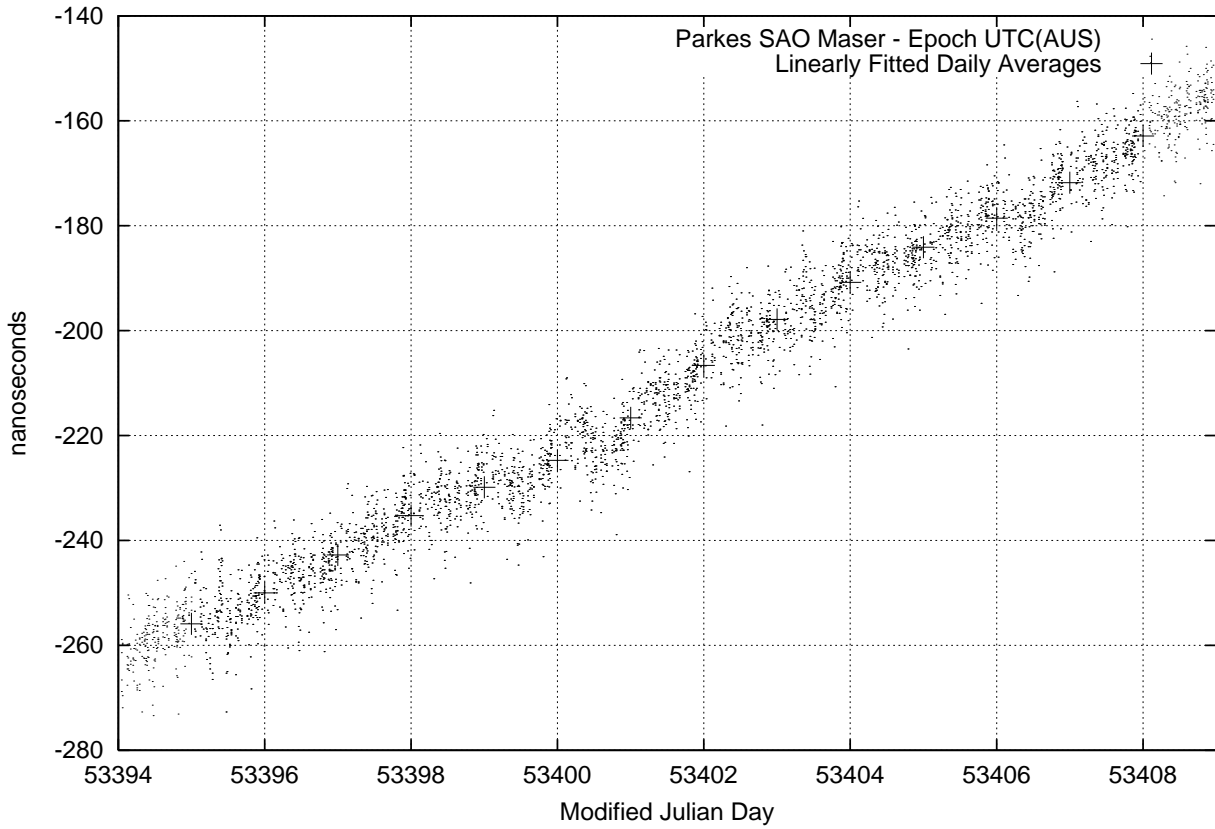

GPS Common-View Time-Transfer between ATNF Parkes and NMI Sydney

GPS Common-View Frequency Transfer between ATNF Parkes and NMI Sydney