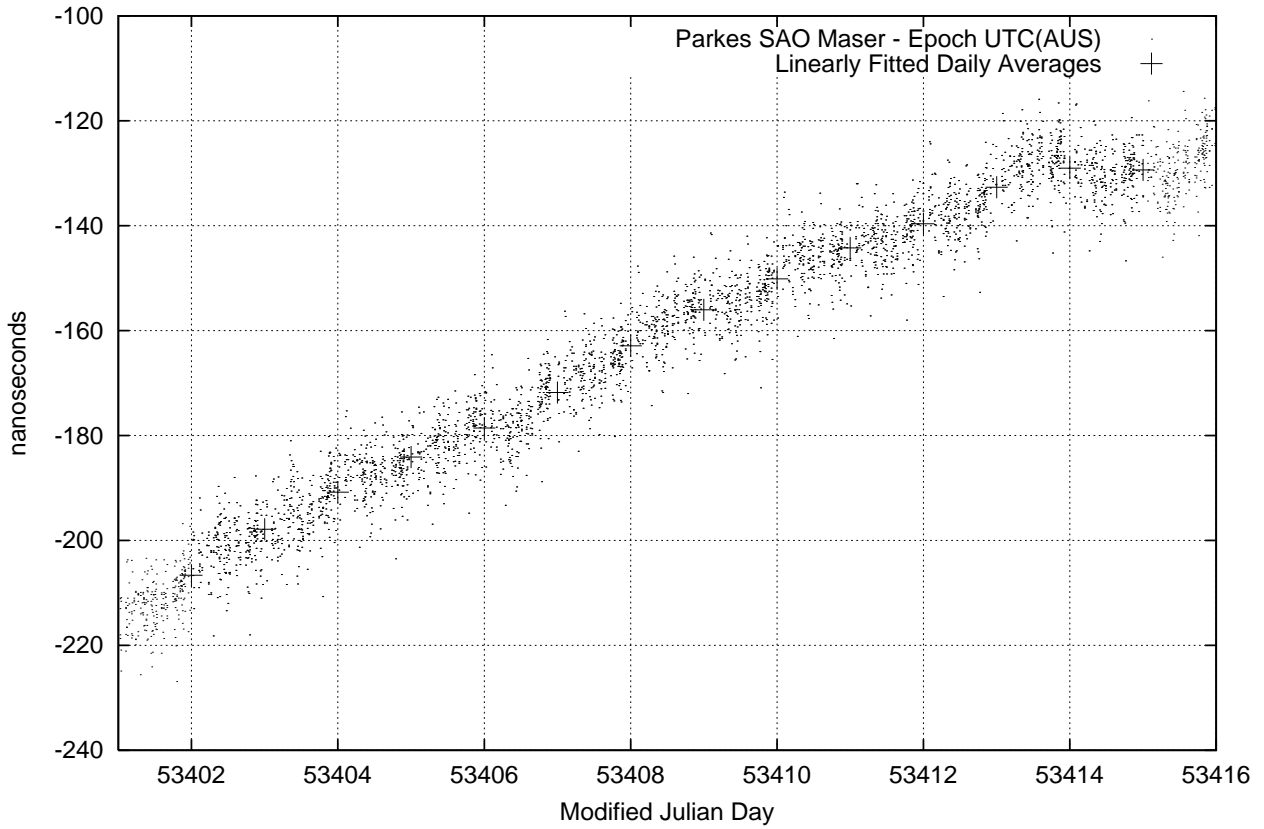

GPS Common-View Time-Transfer between ATNF Parkes and NMI Sydney

GPS Common-View Frequency Transfer between ATNF Parkes and NMI Sydney