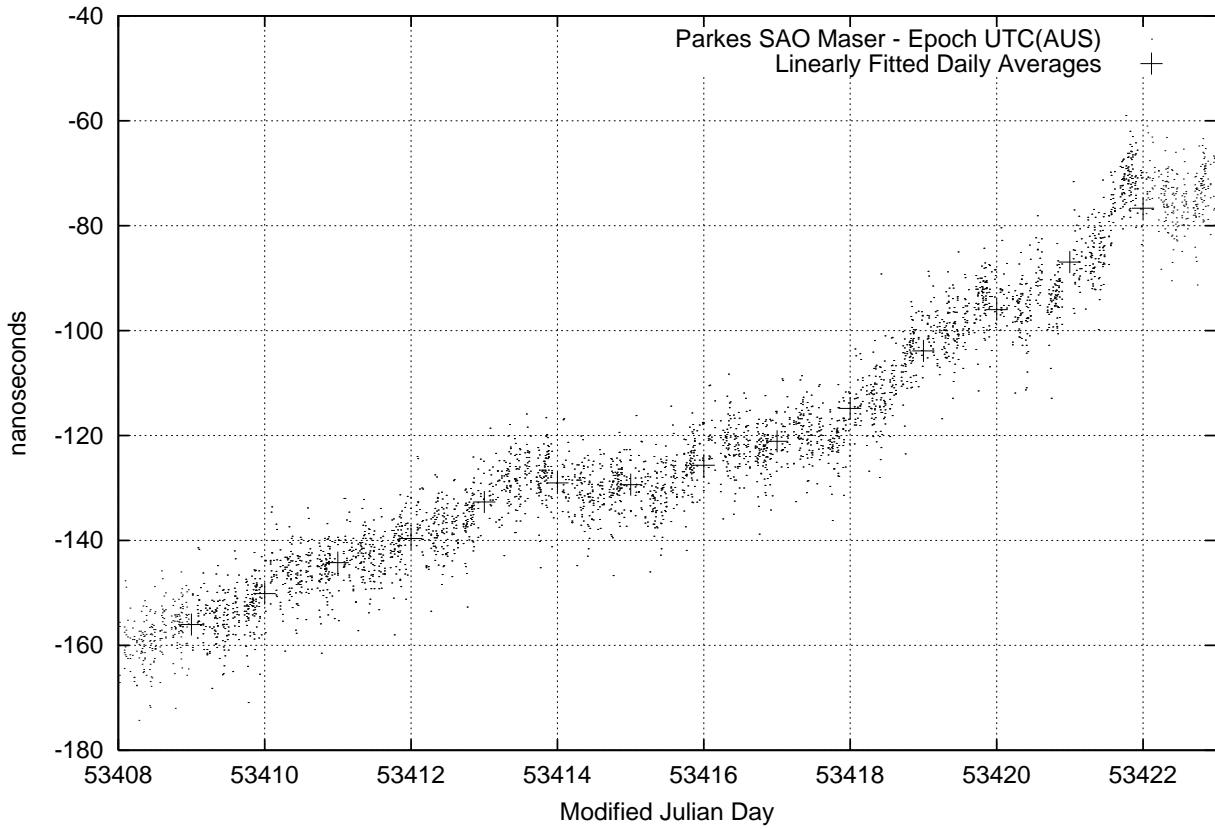

GPS Common-View Time-Transfer between ATNF Parkes and NMI Sydney

GPS Common-View Frequency Transfer between ATNF Parkes and NMI Sydney