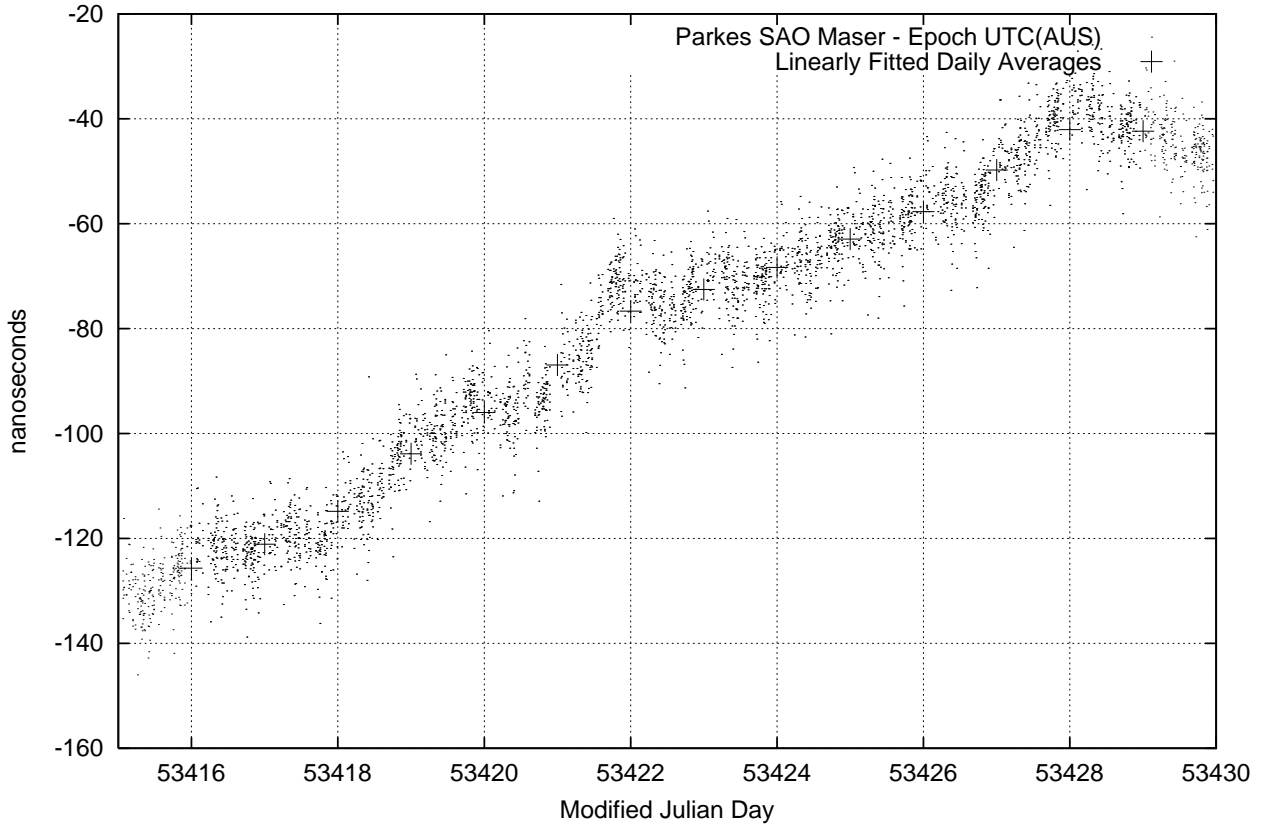

GPS Common-View Time-Transfer between ATNF Parkes and NMI Sydney

GPS Common-View Frequency Transfer between ATNF Parkes and NMI Sydney