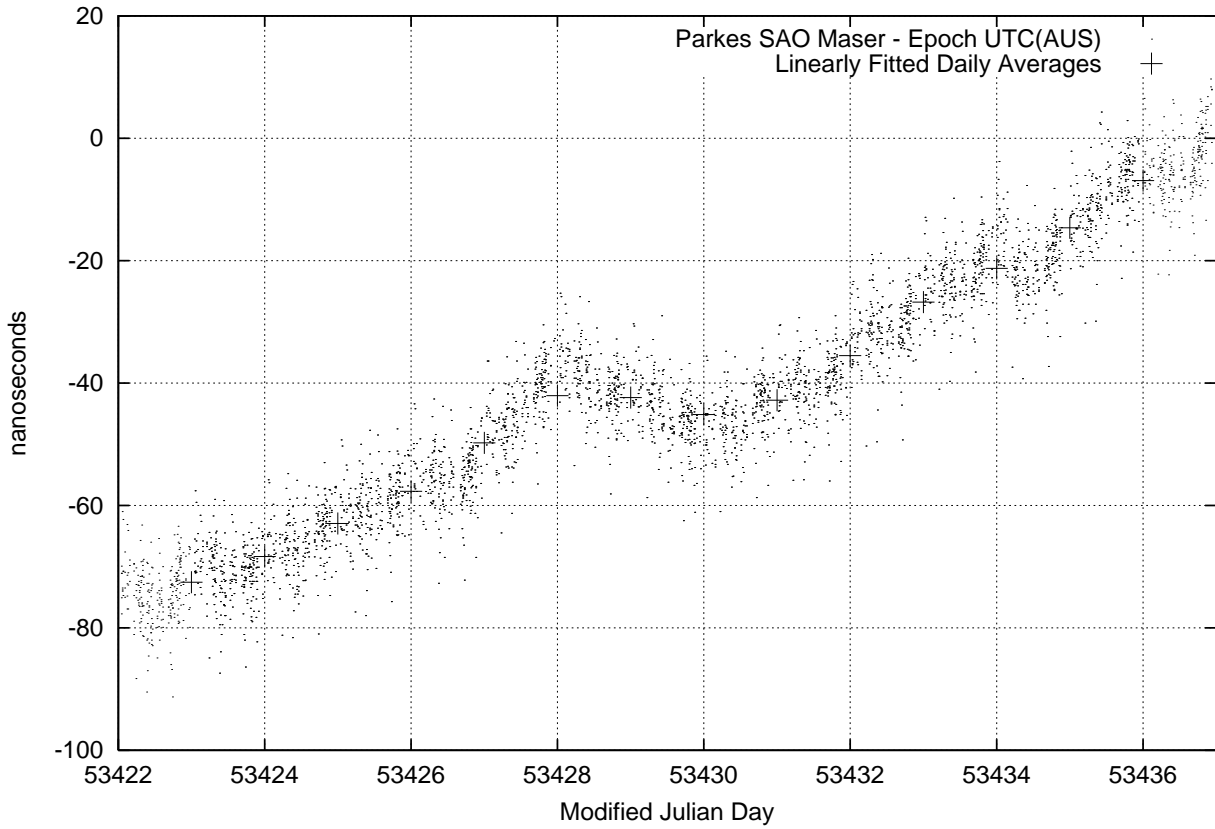

GPS Common-View Time-Transfer between ATNF Parkes and NMI Sydney

GPS Common-View Frequency Transfer between ATNF Parkes and NMI Sydney