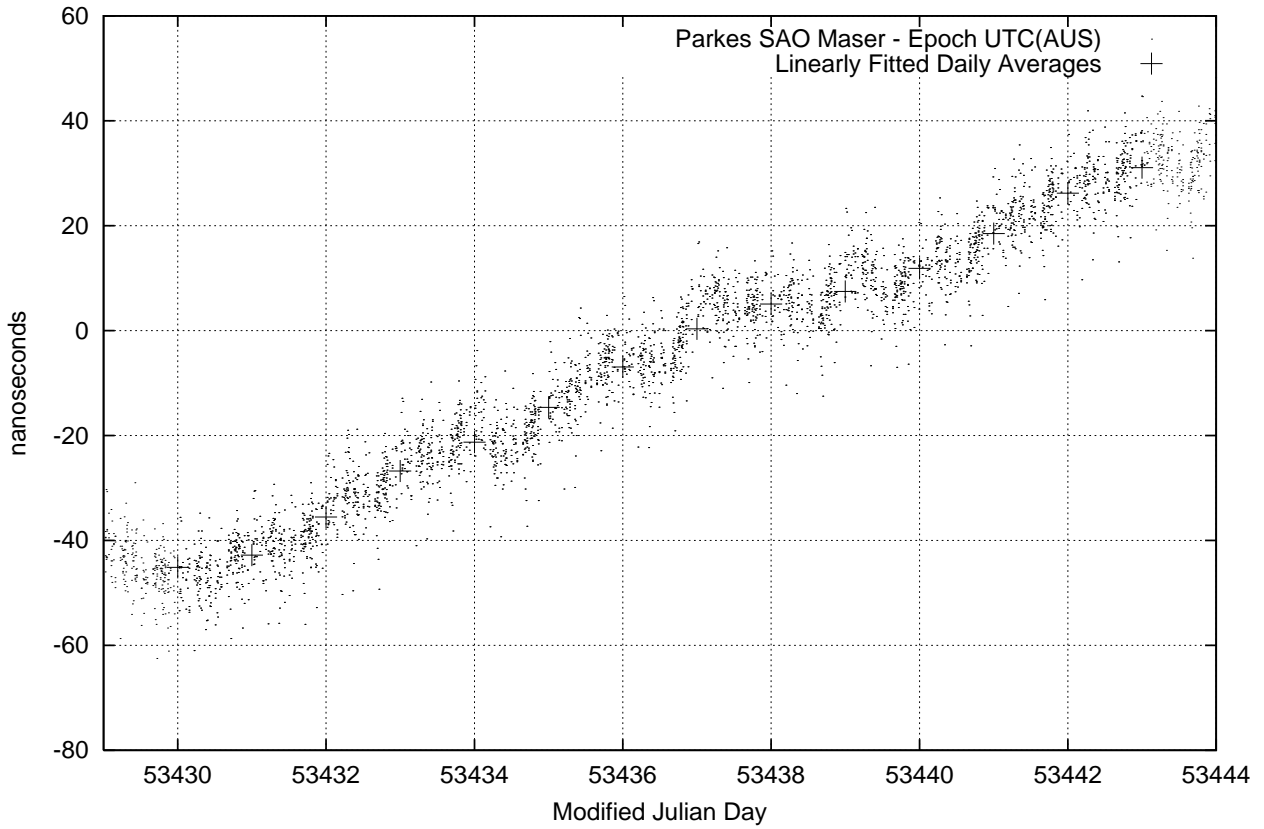

GPS Common-View Time-Transfer between ATNF Parkes and NMI Sydney

GPS Common-View Frequency Transfer between ATNF Parkes and NMI Sydney