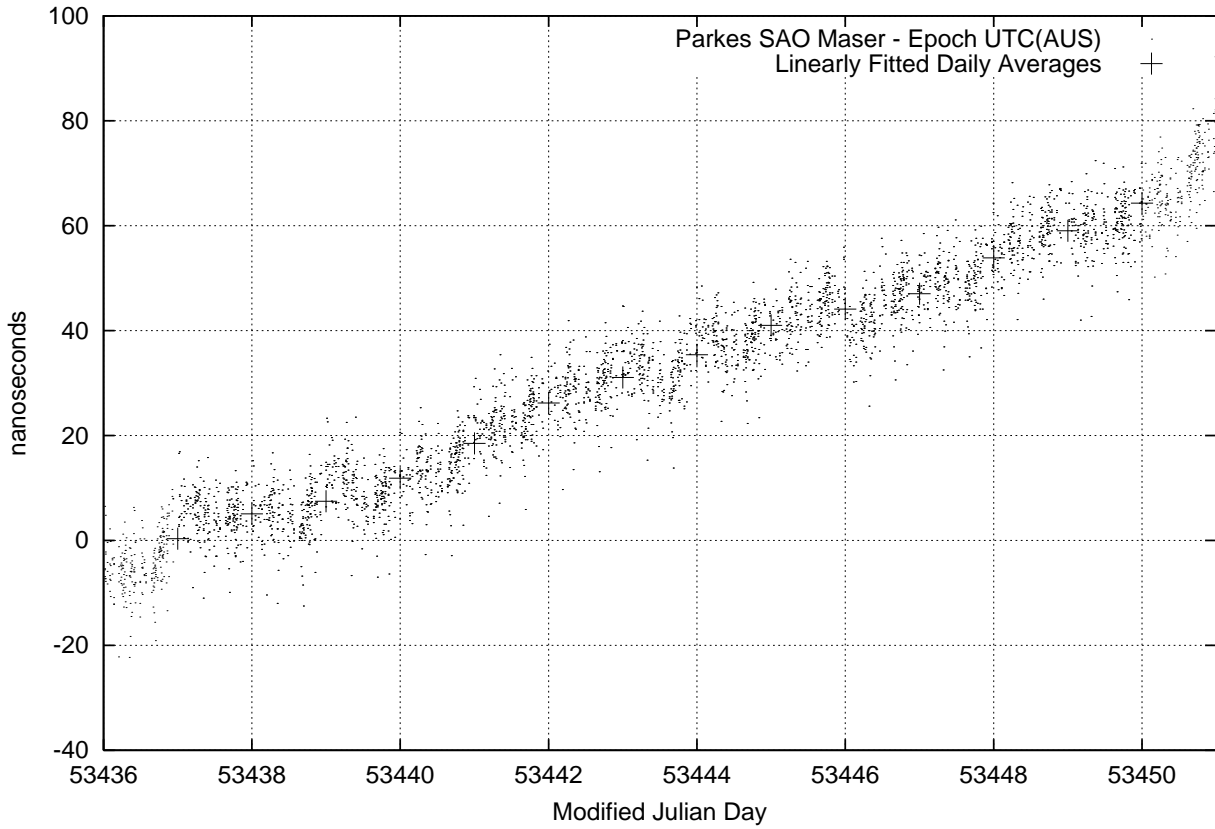

GPS Common-View Time-Transfer between ATNF Parkes and NMI Sydney

GPS Common-View Frequency Transfer between ATNF Parkes and NMI Sydney