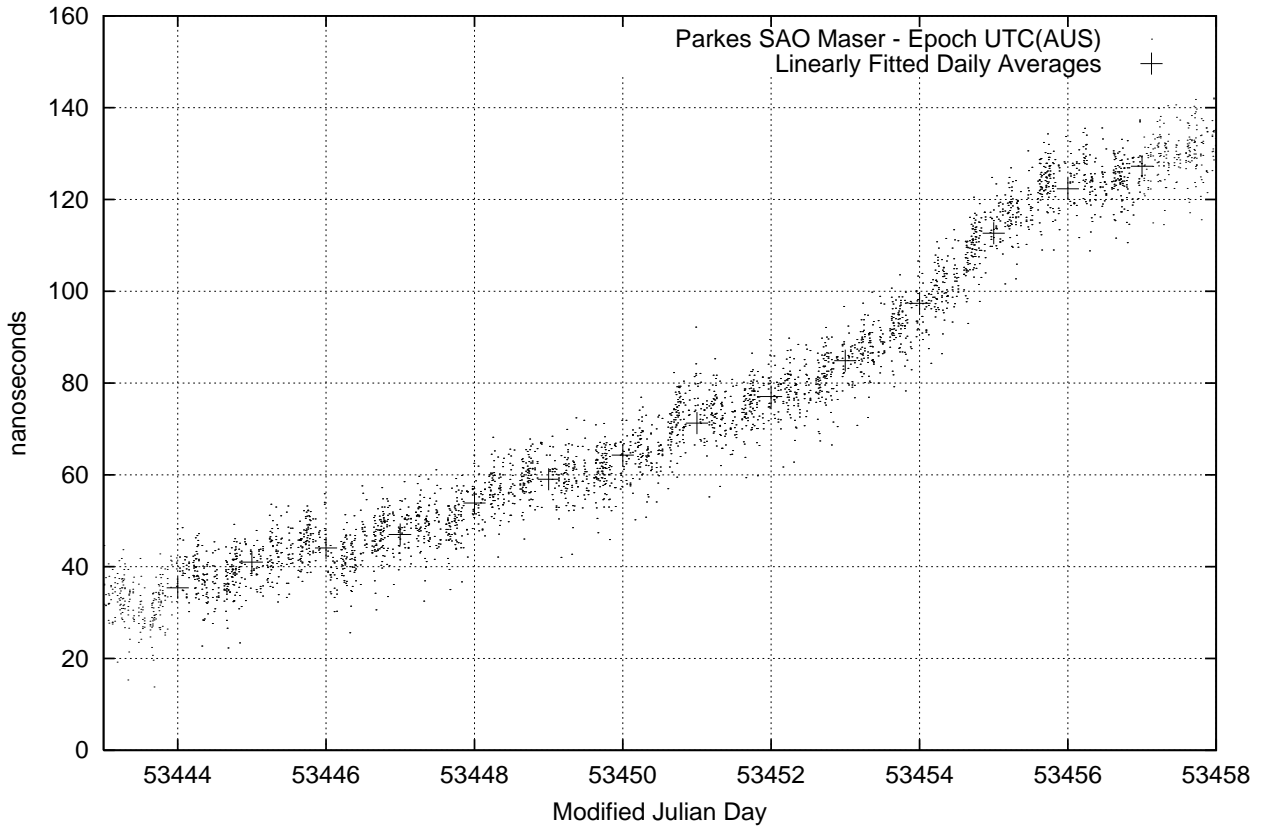

GPS Common-View Time-Transfer between ATNF Parkes and NMI Sydney

GPS Common-View Frequency Transfer between ATNF Parkes and NMI Sydney