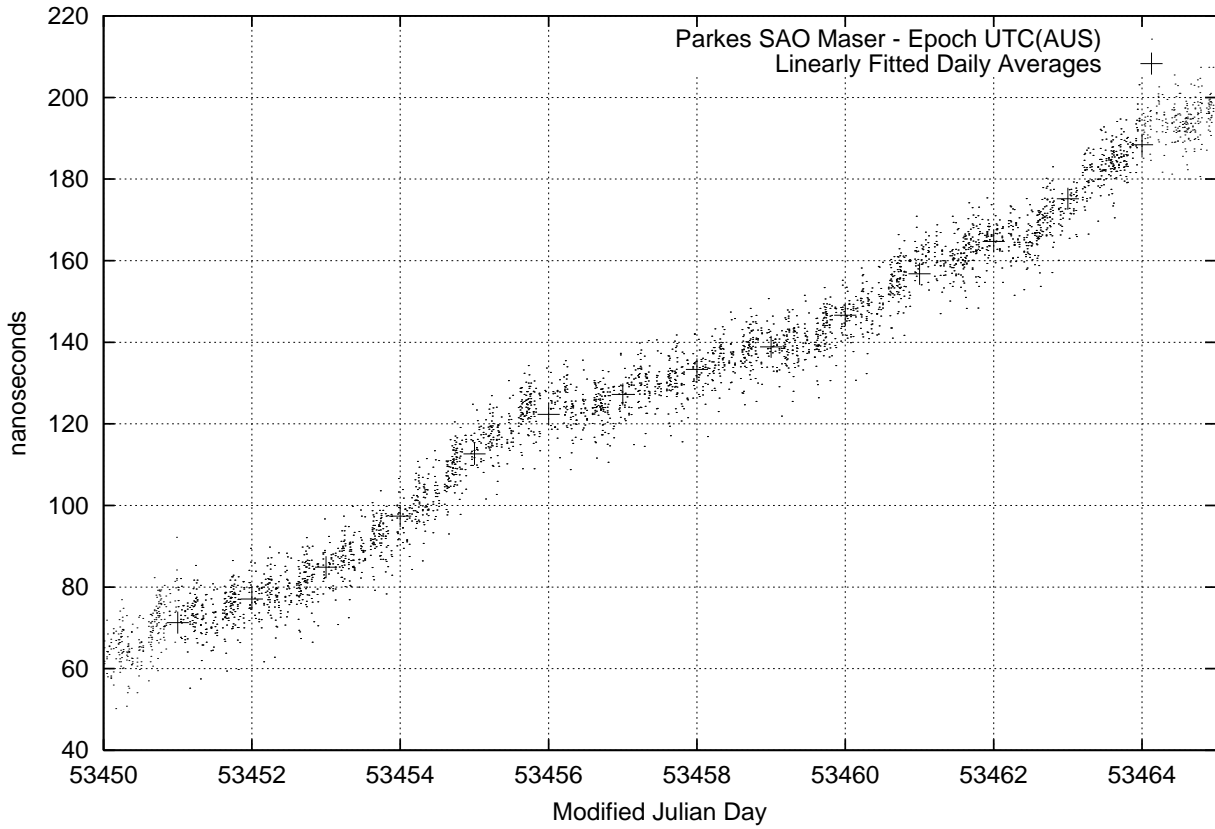

GPS Common-View Time-Transfer between ATNF Parkes and NMI Sydney

GPS Common-View Frequency Transfer between ATNF Parkes and NMI Sydney