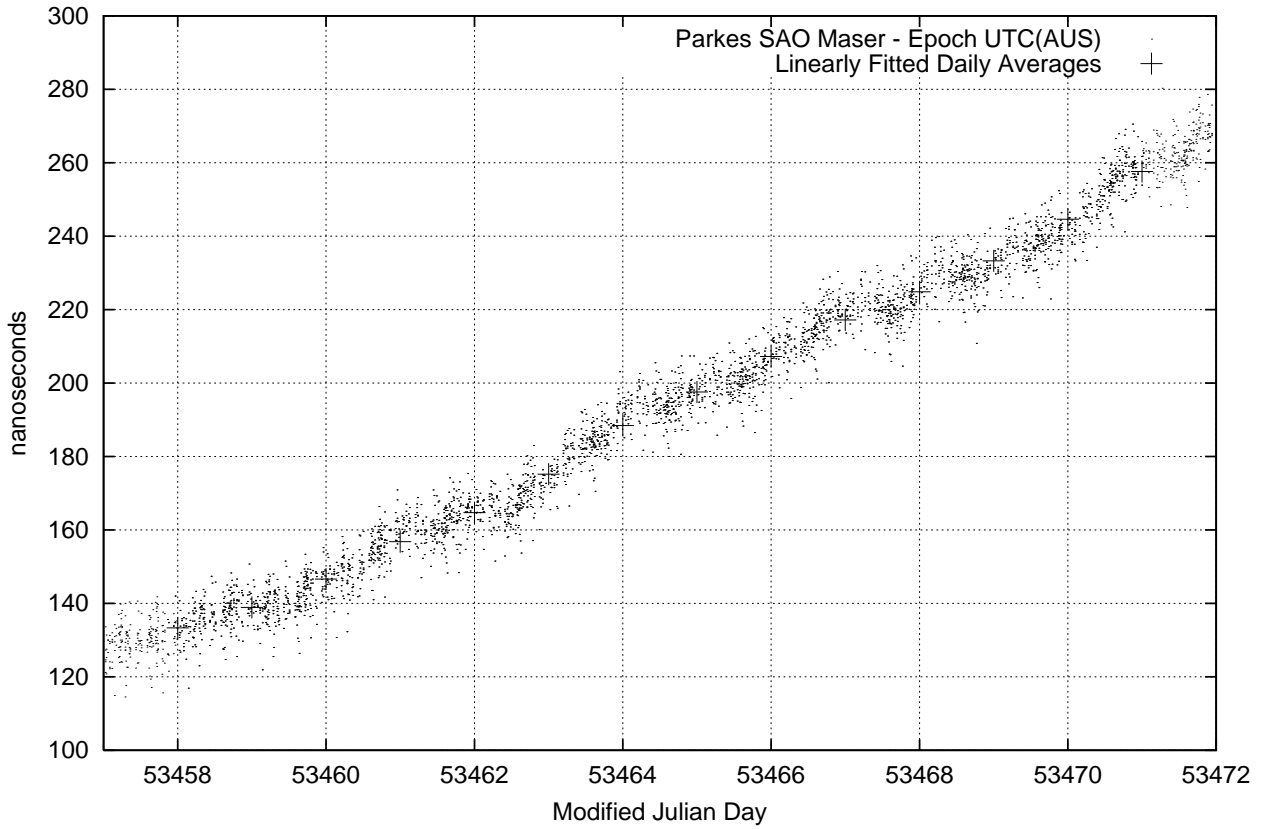

GPS Common-View Time-Transfer between ATNF Parkes and NMI Sydney

GPS Common-View Frequency Transfer between ATNF Parkes and NMI Sydney