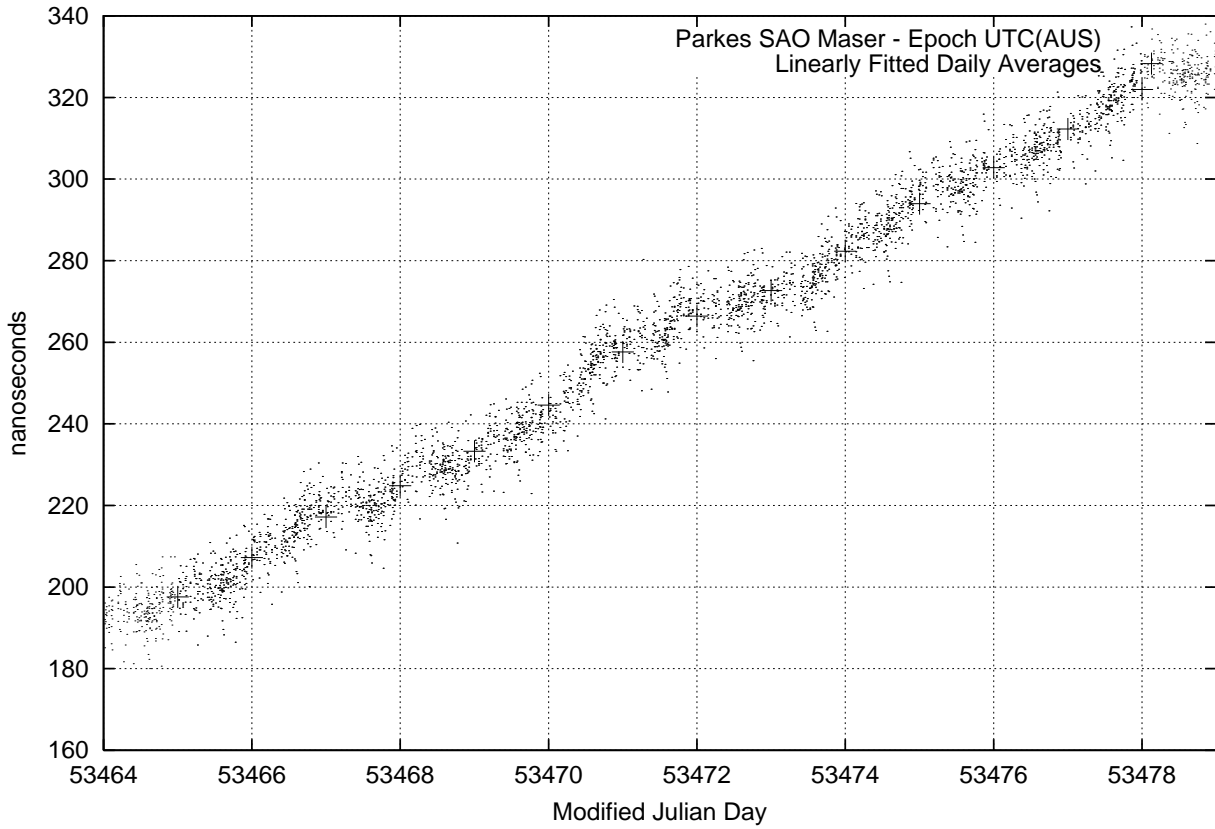

GPS Common-View Time-Transfer between ATNF Parkes and NMI Sydney

GPS Common-View Frequency Transfer between ATNF Parkes and NMI Sydney