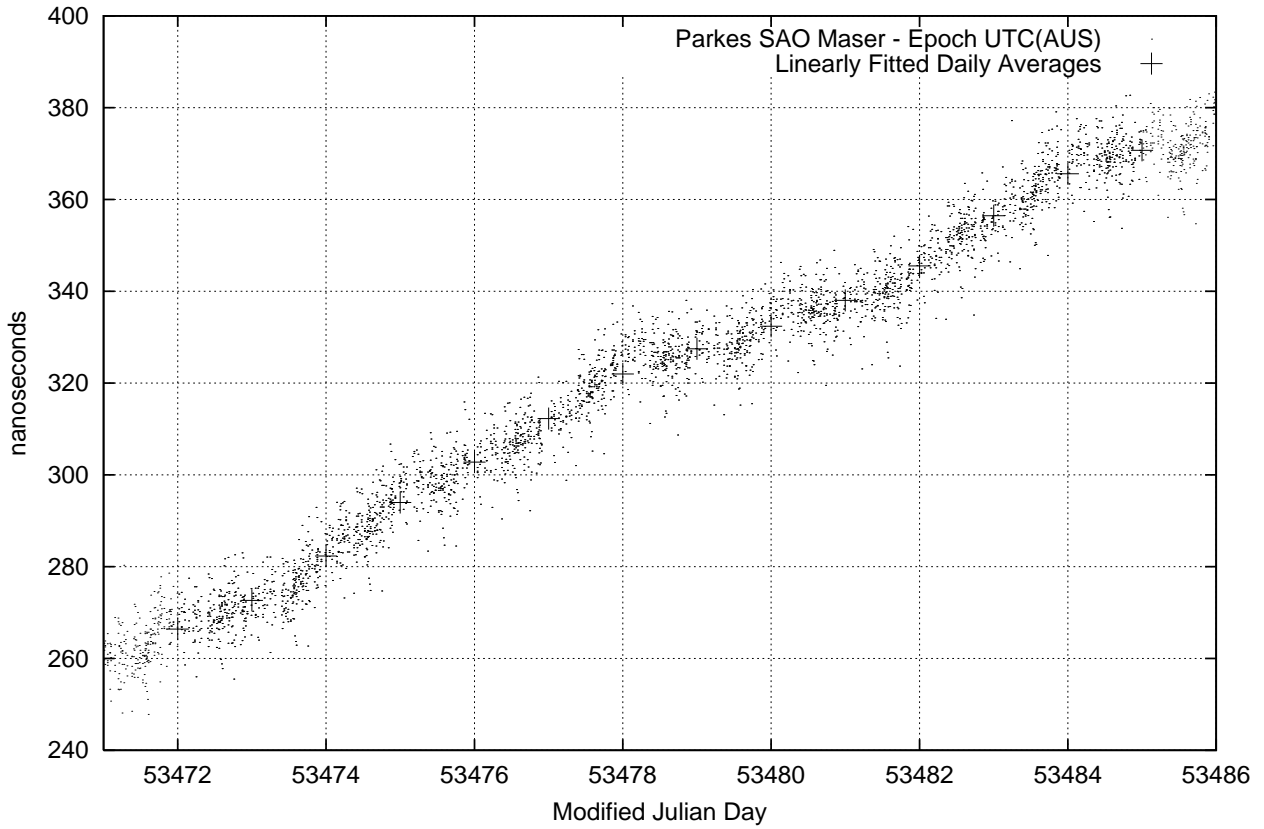

GPS Common-View Time-Transfer between ATNF Parkes and NMI Sydney

GPS Common-View Frequency Transfer between ATNF Parkes and NMI Sydney