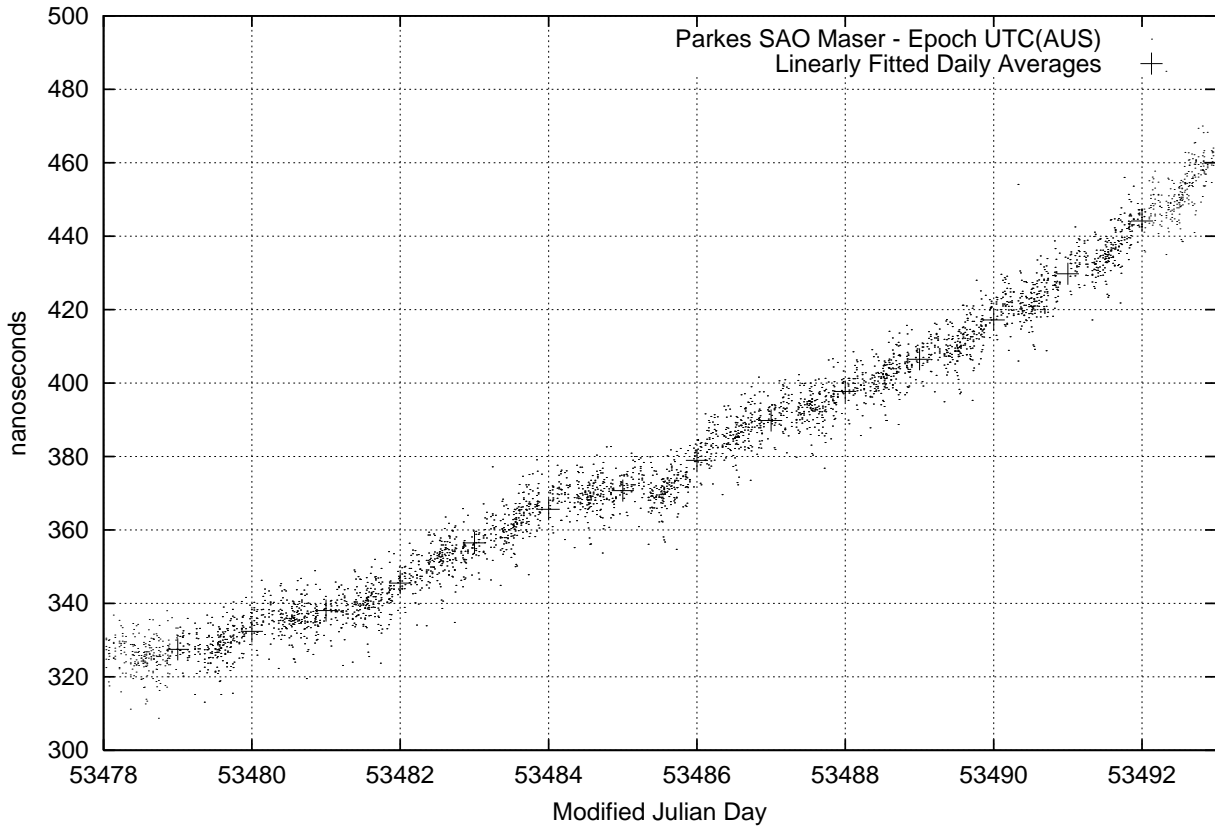

GPS Common-View Time-Transfer between ATNF Parkes and NMI Sydney

GPS Common-View Frequency Transfer between ATNF Parkes and NMI Sydney