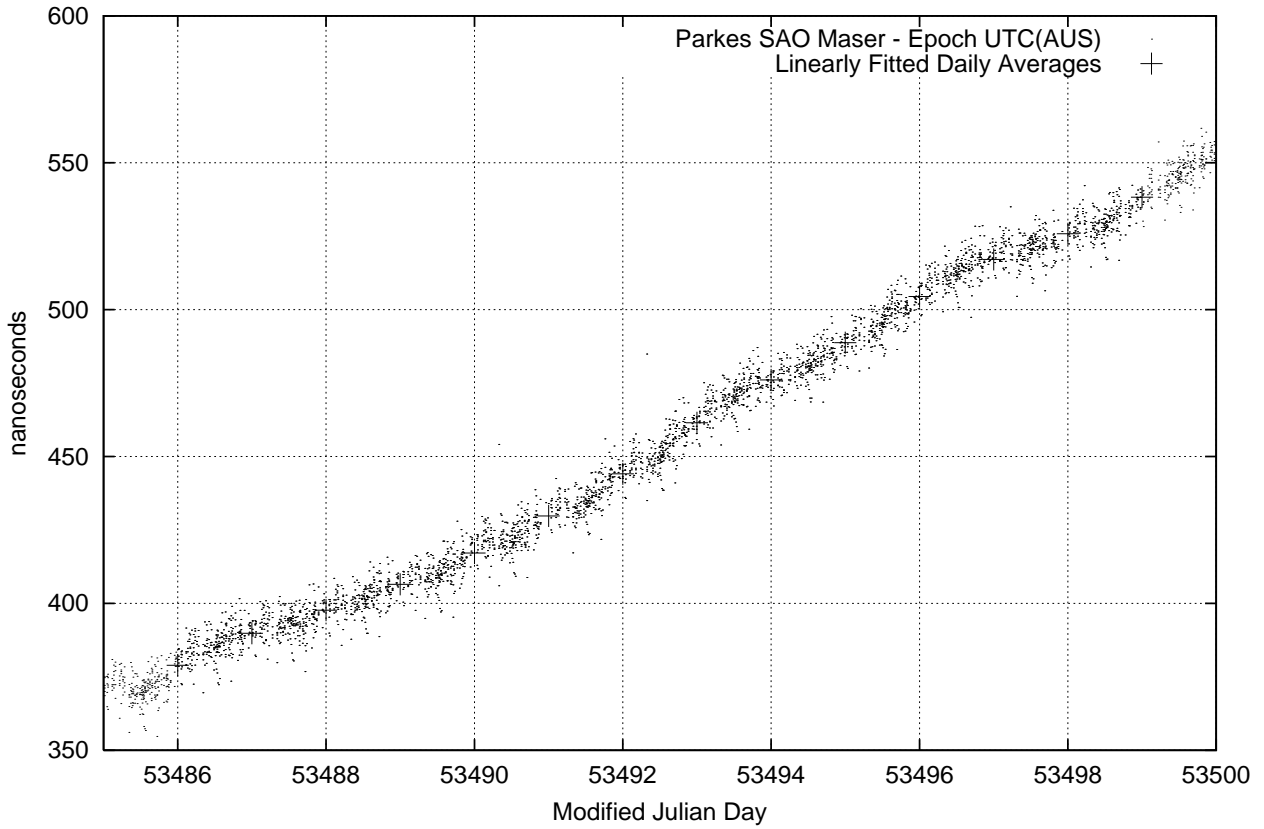

GPS Common-View Time-Transfer between ATNF Parkes and NMI Sydney

GPS Common-View Frequency Transfer between ATNF Parkes and NMI Sydney