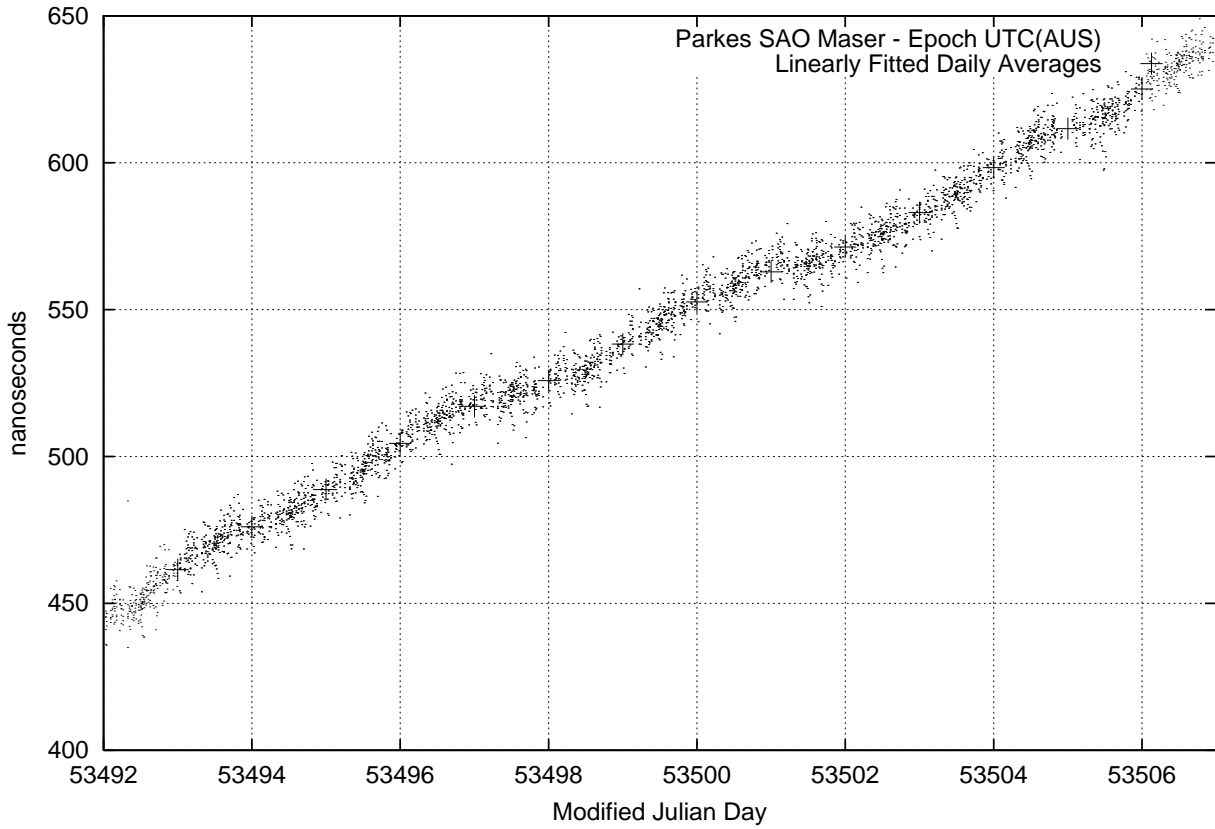

GPS Common-View Time-Transfer between ATNF Parkes and NMI Sydney

GPS Common-View Frequency Transfer between ATNF Parkes and NMI Sydney