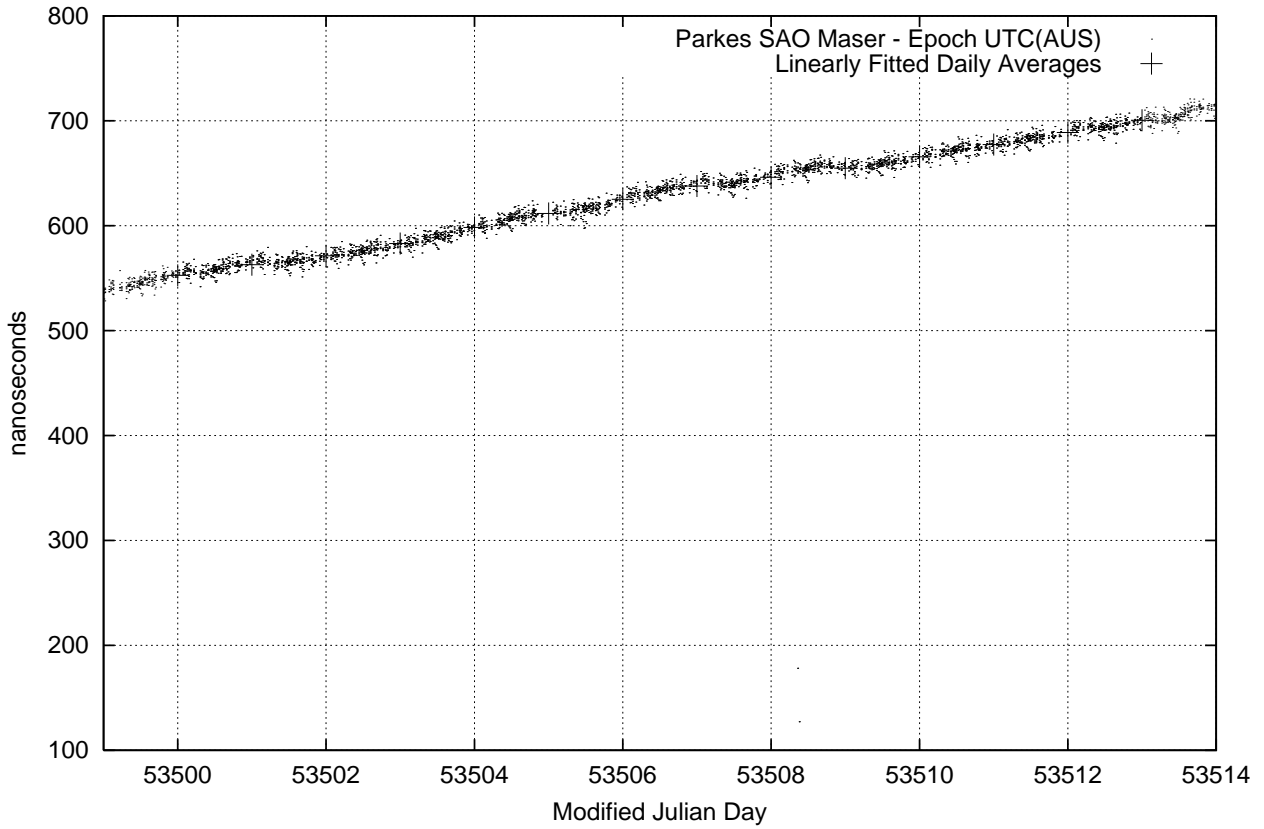

GPS Common-View Time-Transfer between ATNF Parkes and NMI Sydney

GPS Common-View Frequency Transfer between ATNF Parkes and NMI Sydney