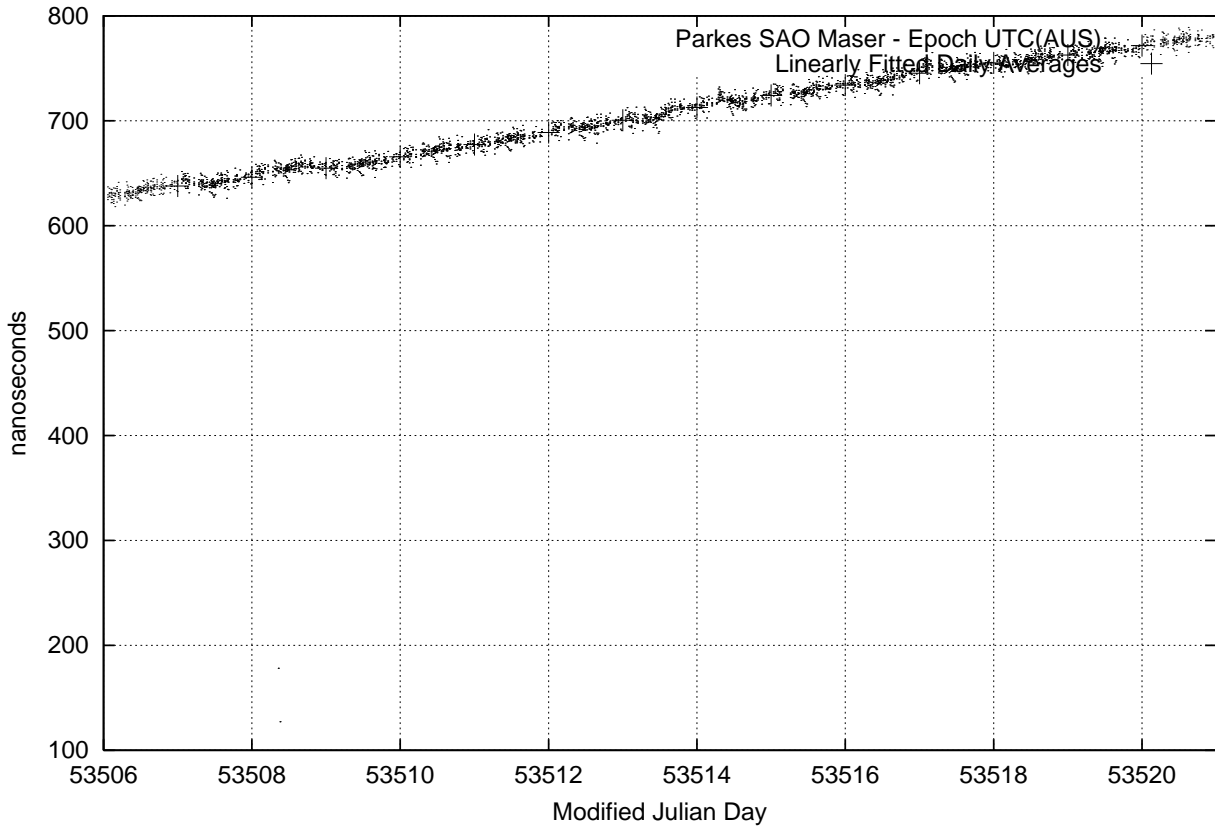

GPS Common-View Time-Transfer between ATNF Parkes and NMI Sydney

GPS Common-View Frequency Transfer between ATNF Parkes and NMI Sydney