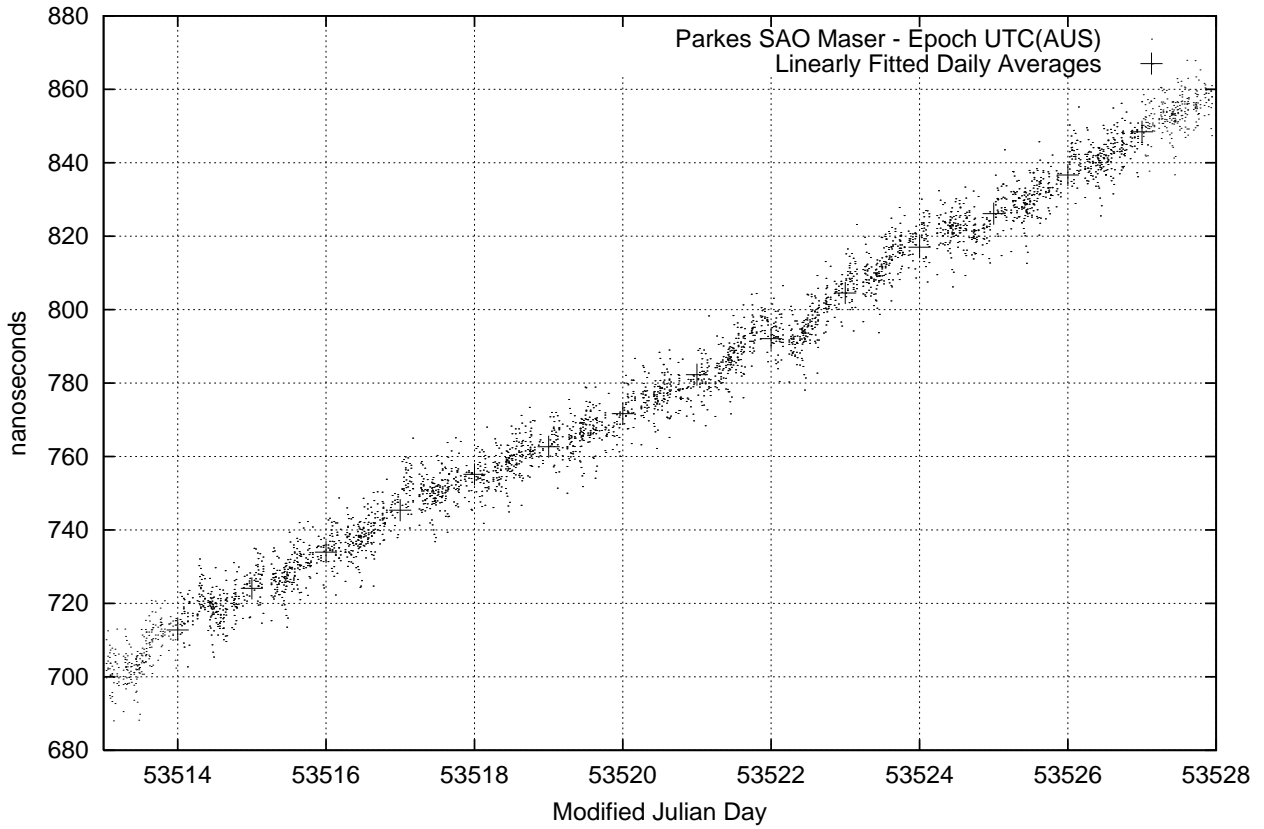

GPS Common-View Time-Transfer between ATNF Parkes and NMI Sydney

GPS Common-View Frequency Transfer between ATNF Parkes and NMI Sydney