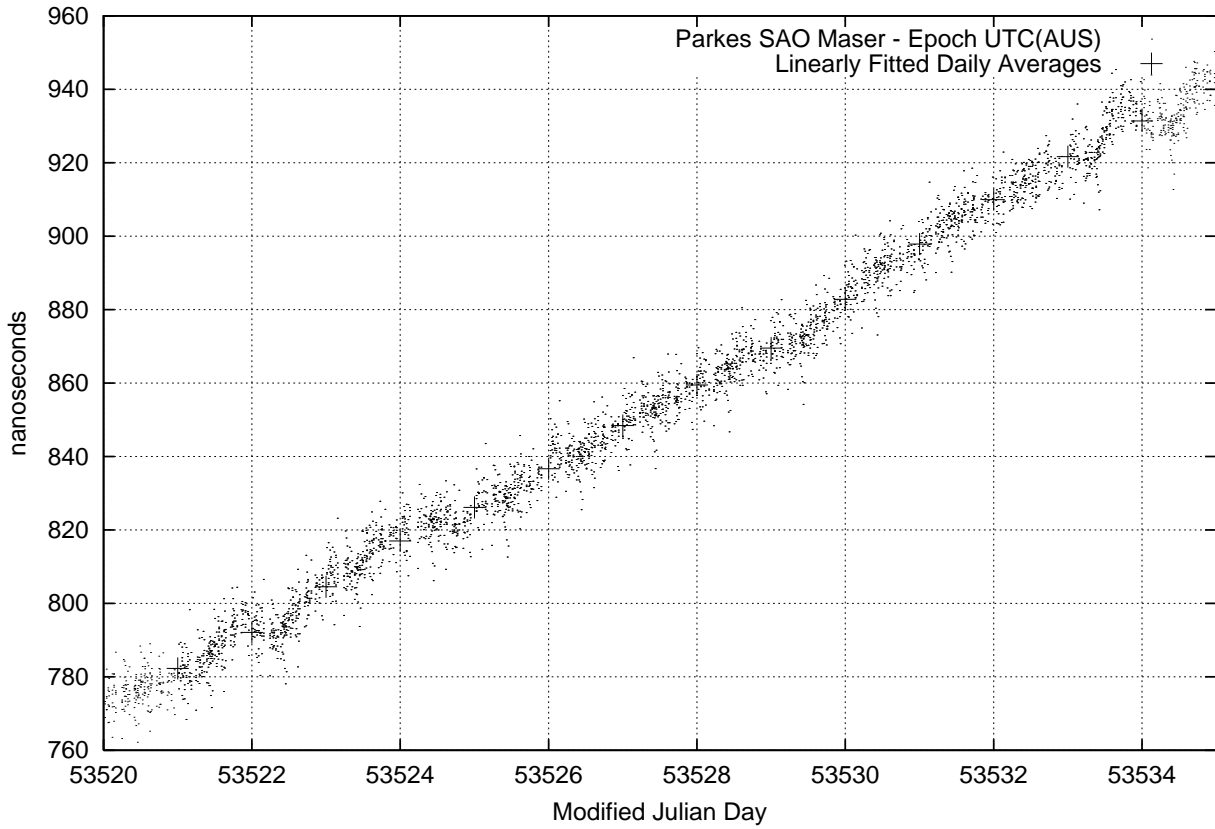

GPS Common-View Time-Transfer between ATNF Parkes and NMI Sydney

GPS Common-View Frequency Transfer between ATNF Parkes and NMI Sydney