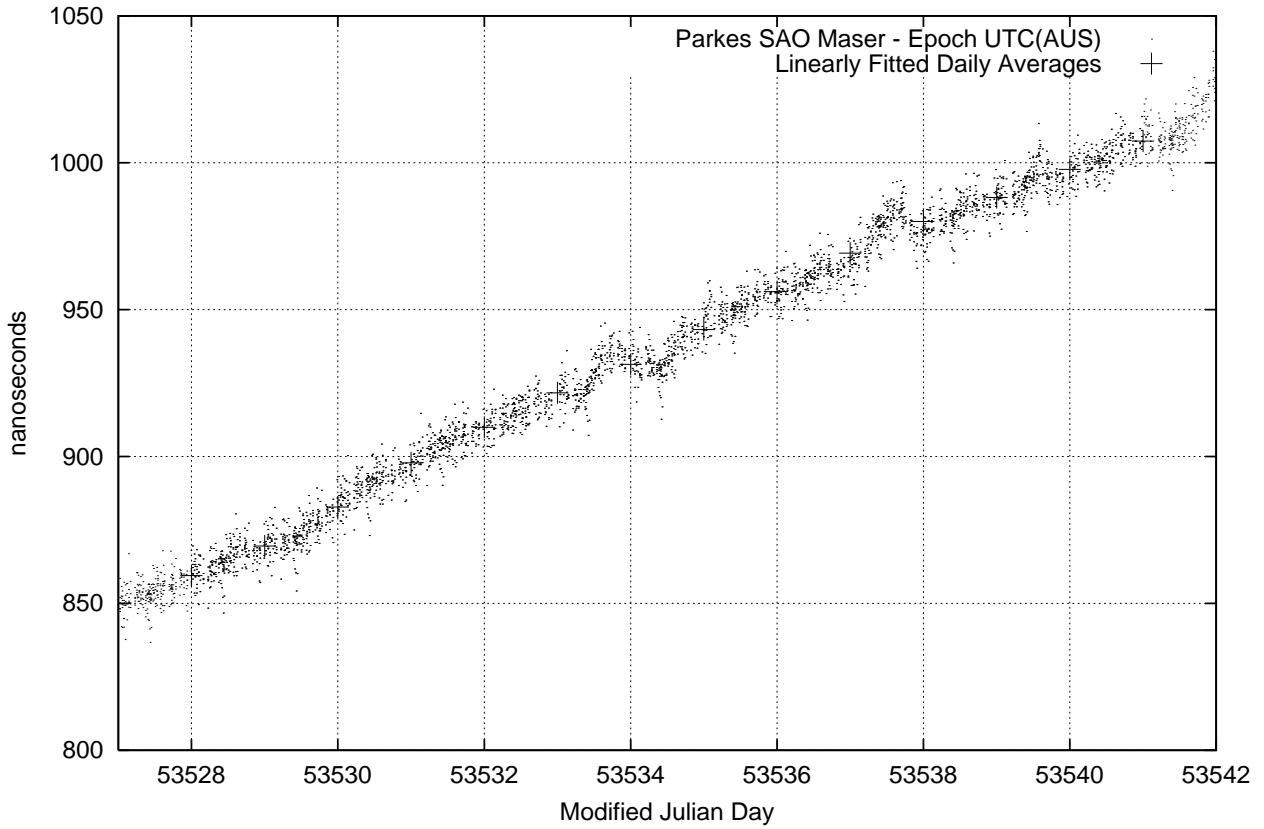

GPS Common-View Time-Transfer between ATNF Parkes and NMI Sydney

GPS Common-View Frequency Transfer between ATNF Parkes and NMI Sydney