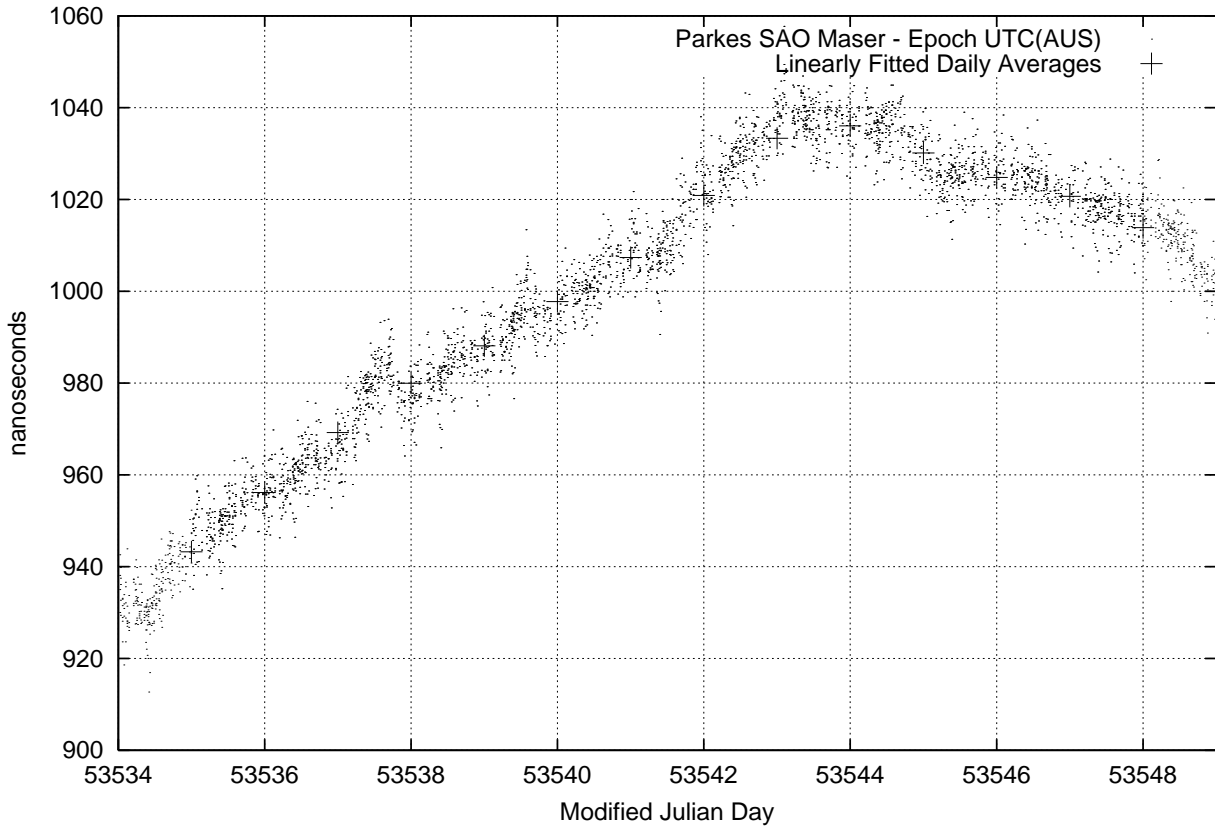

GPS Common-View Time-Transfer between ATNF Parkes and NMI Sydney

GPS Common-View Frequency Transfer between ATNF Parkes and NMI Sydney