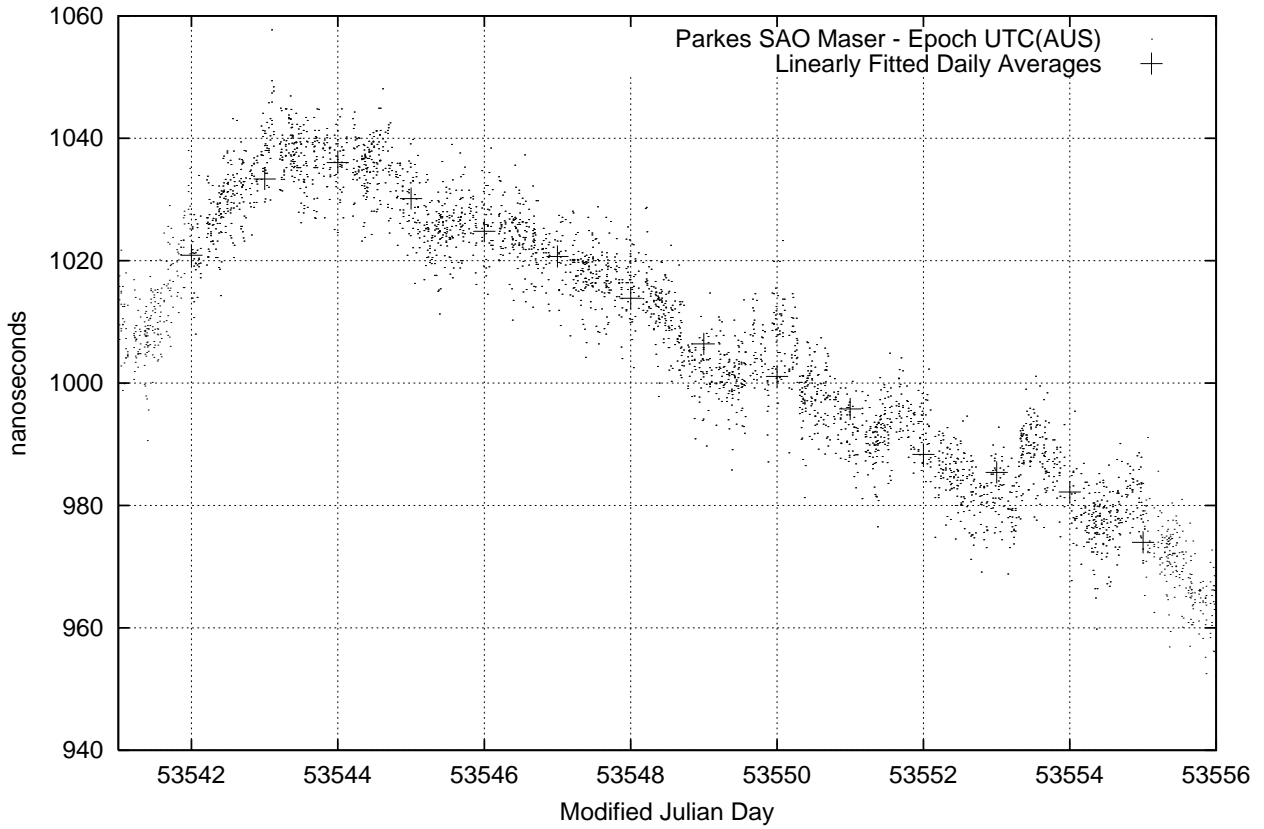

GPS Common-View Time-Transfer between ATNF Parkes and NMI Sydney

GPS Common-View Frequency Transfer between ATNF Parkes and NMI Sydney