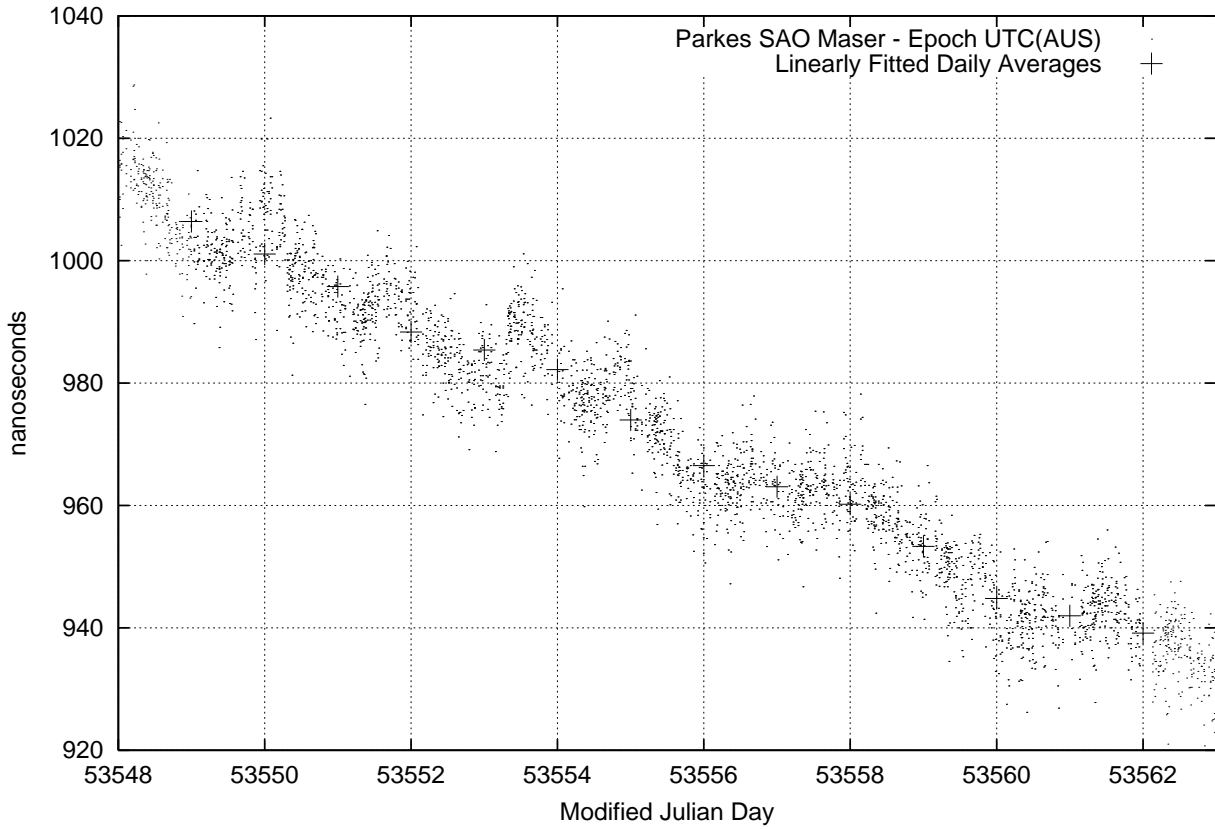

GPS Common-View Time-Transfer between ATNF Parkes and NMI Sydney

GPS Common-View Frequency Transfer between ATNF Parkes and NMI Sydney