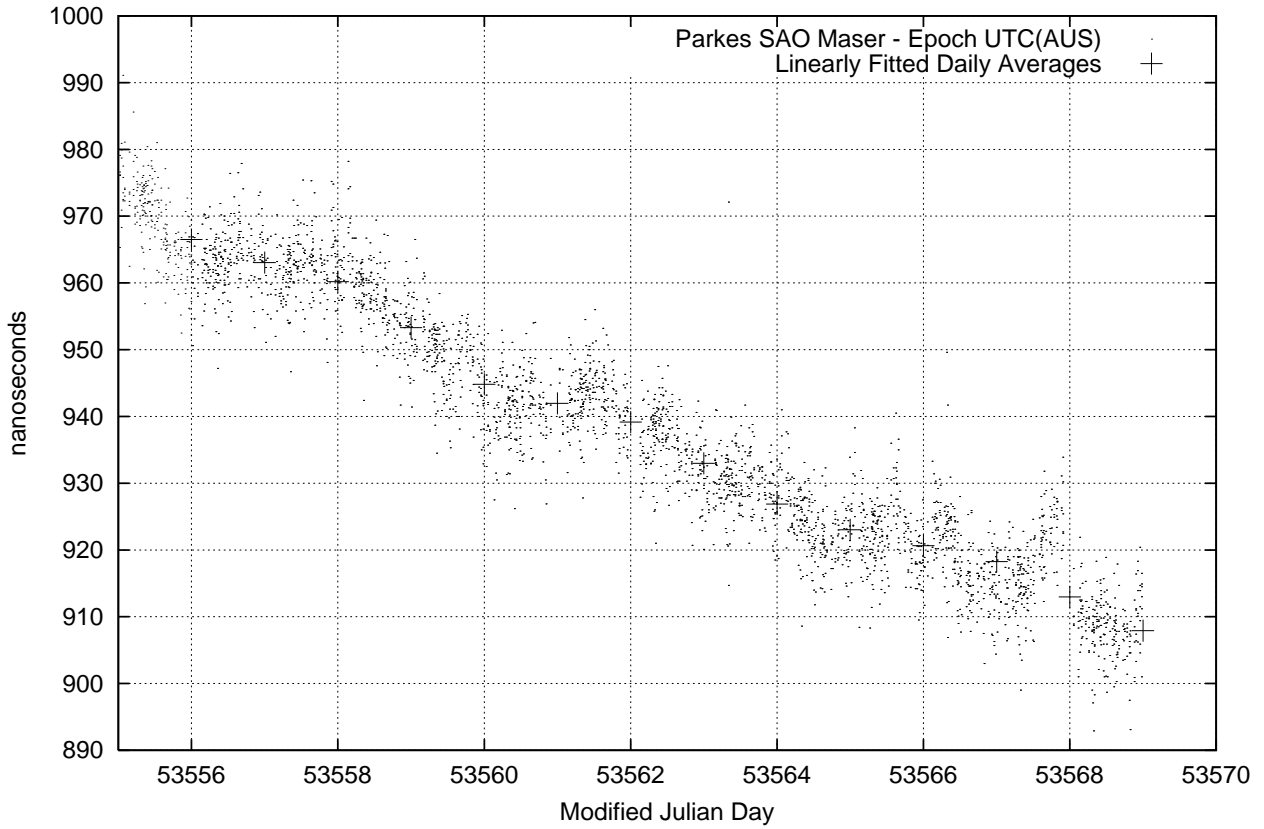

GPS Common-View Time-Transfer between ATNF Parkes and NMI Sydney

GPS Common-View Frequency Transfer between ATNF Parkes and NMI Sydney