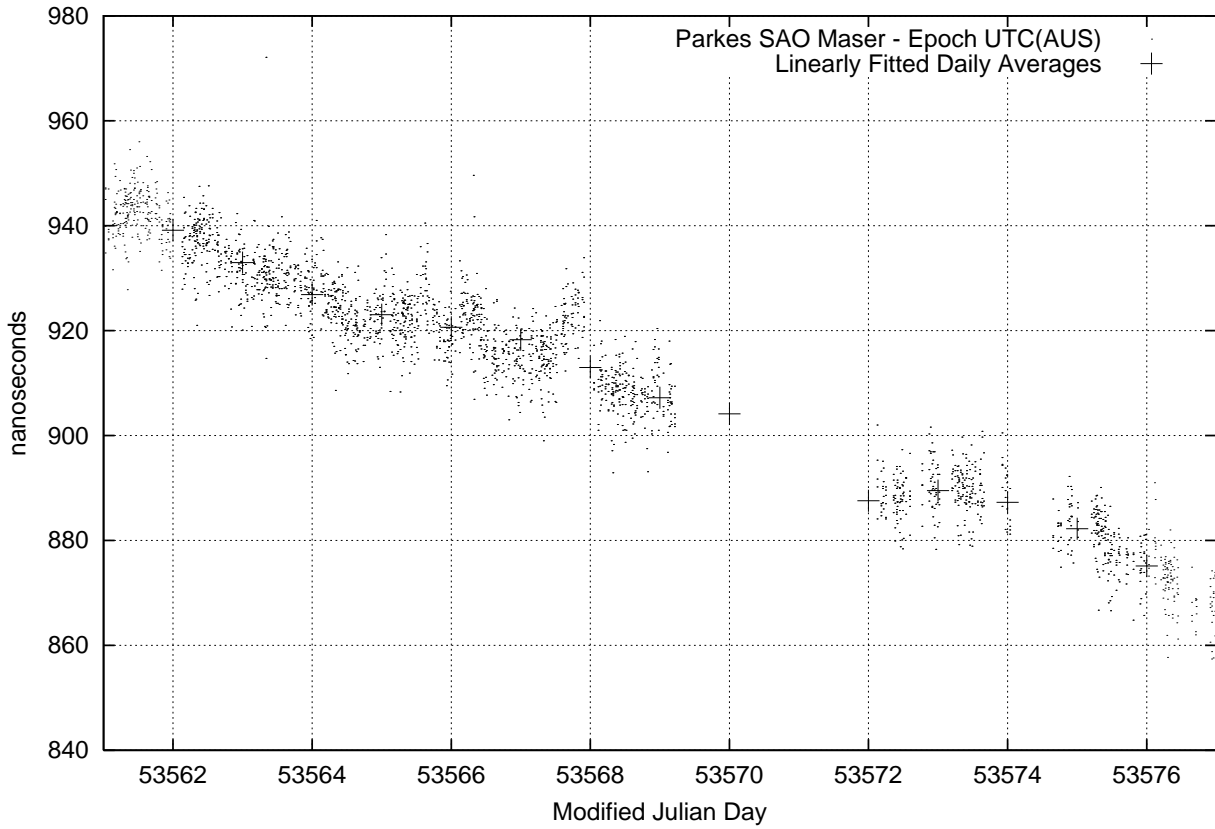

GPS Common-View Time-Transfer between ATNF Parkes and NMI Sydney

GPS Common-View Frequency Transfer between ATNF Parkes and NMI Sydney