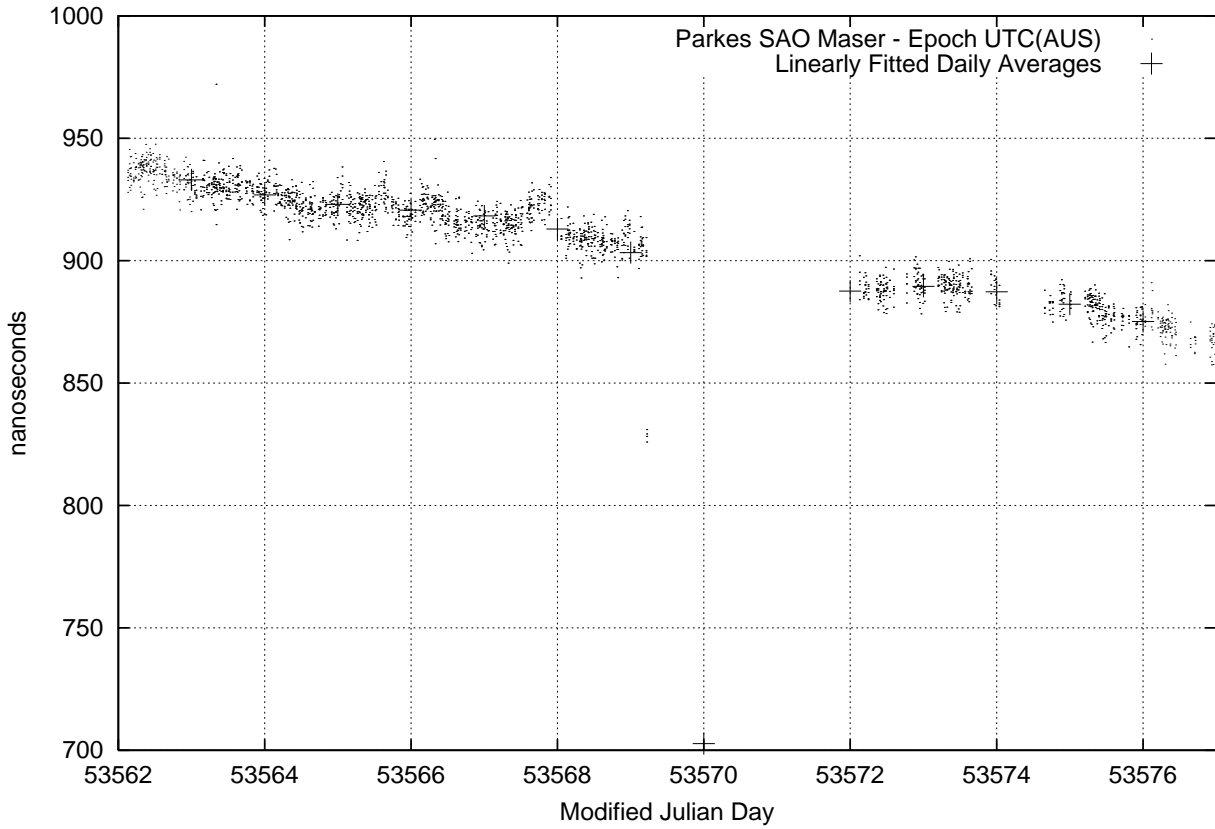

GPS Common-View Time-Transfer between ATNF Parkes and NMI Sydney

GPS Common-View Frequency Transfer between ATNF Parkes and NMI Sydney