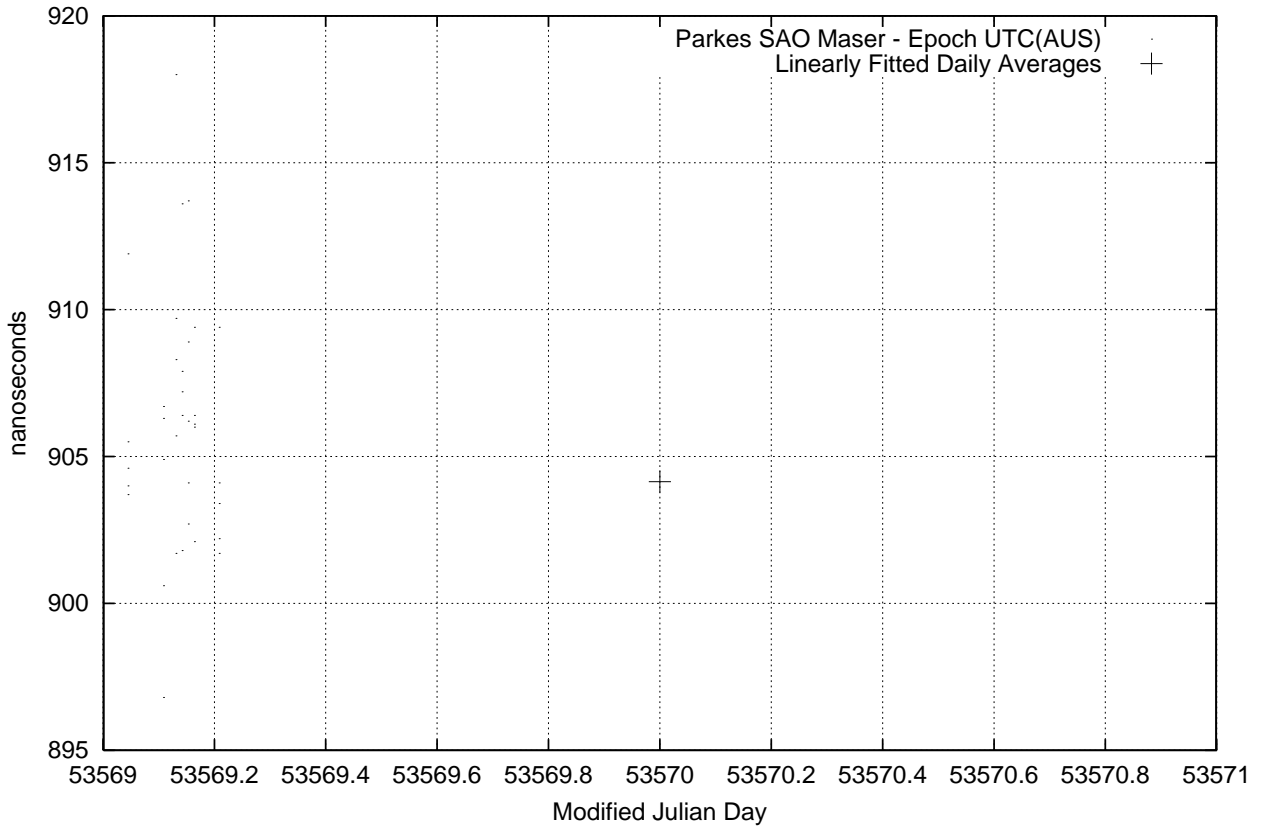

GPS Common-View Time-Transfer between ATNF Parkes and NMI Sydney

GPS Common-View Frequency Transfer between ATNF Parkes and NMI Sydney