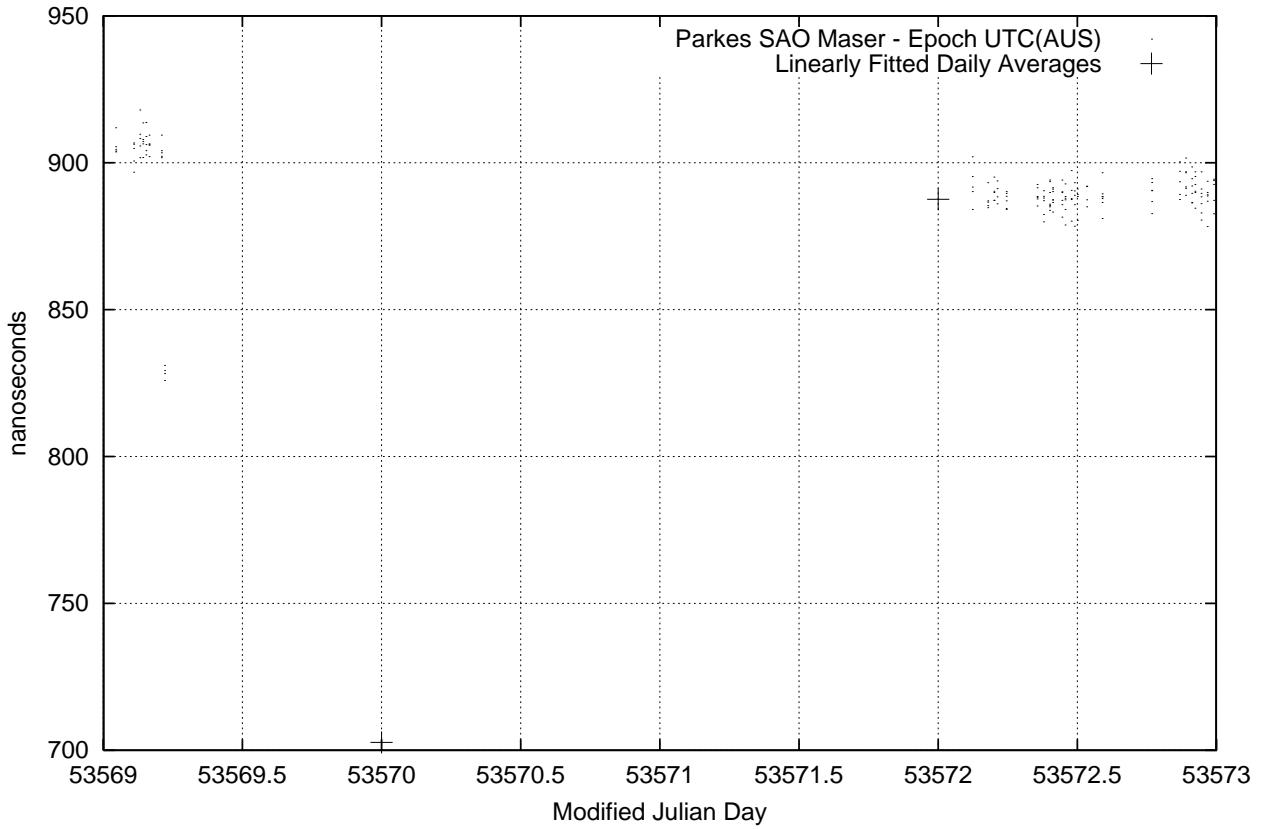

GPS Common-View Time-Transfer between ATNF Parkes and NMI Sydney

GPS Common-View Frequency Transfer between ATNF Parkes and NMI Sydney