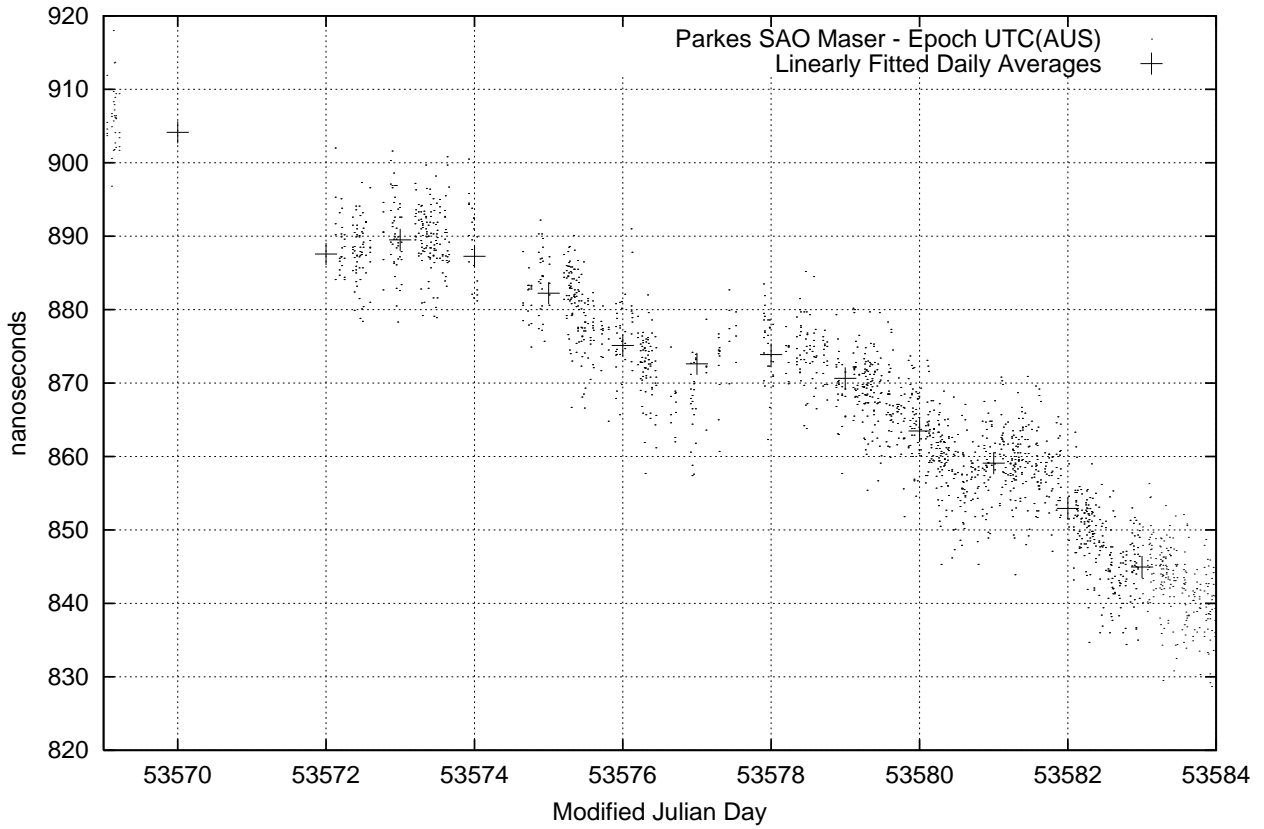

GPS Common-View Time-Transfer between ATNF Parkes and NMI Sydney

GPS Common-View Frequency Transfer between ATNF Parkes and NMI Sydney