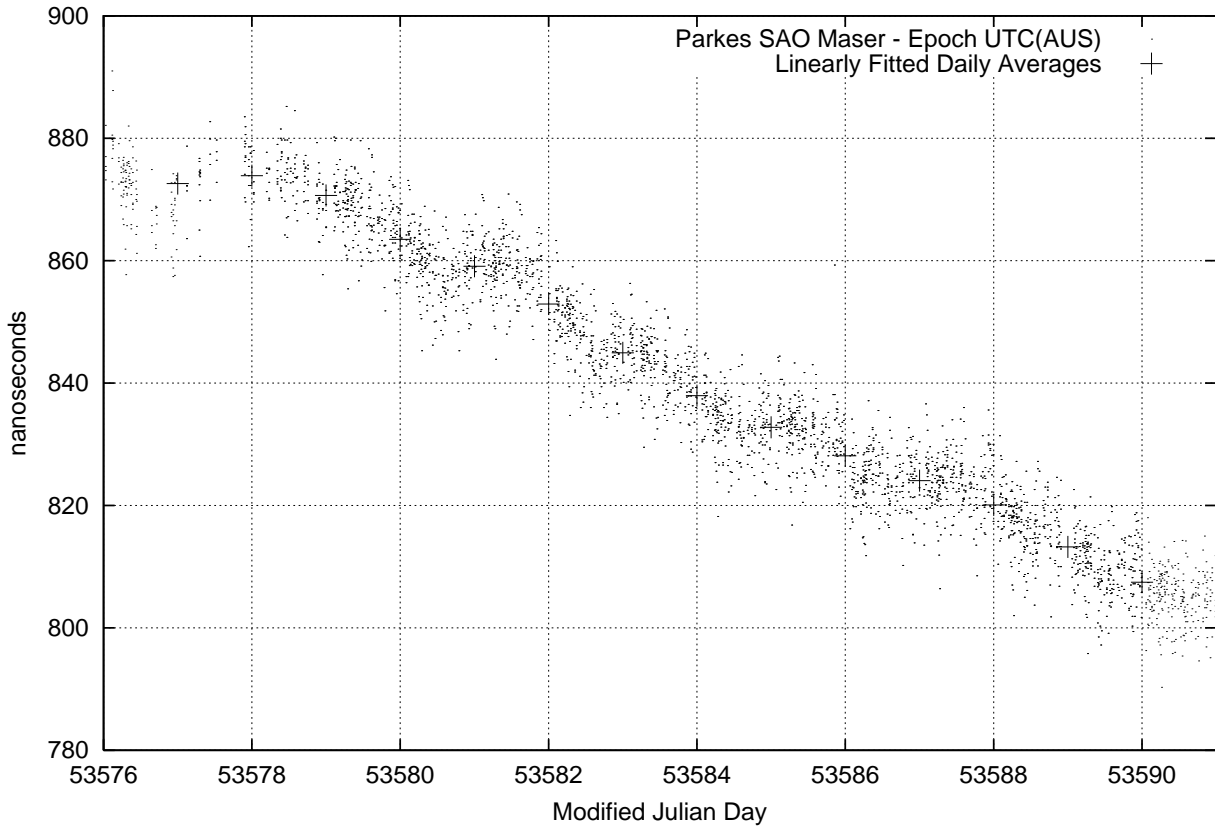

GPS Common-View Time-Transfer between ATNF Parkes and NMI Sydney

GPS Common-View Frequency Transfer between ATNF Parkes and NMI Sydney