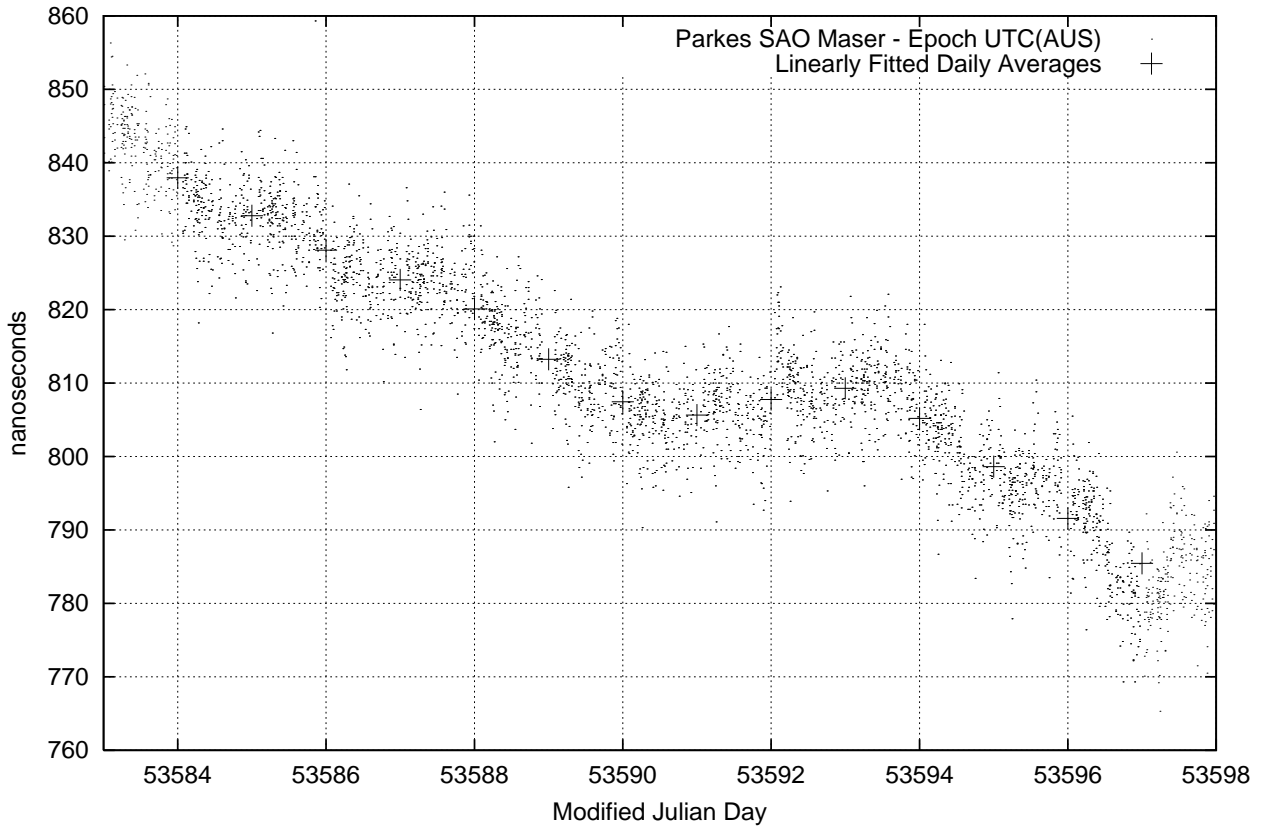

GPS Common-View Time-Transfer between ATNF Parkes and NMI Sydney

GPS Common-View Frequency Transfer between ATNF Parkes and NMI Sydney