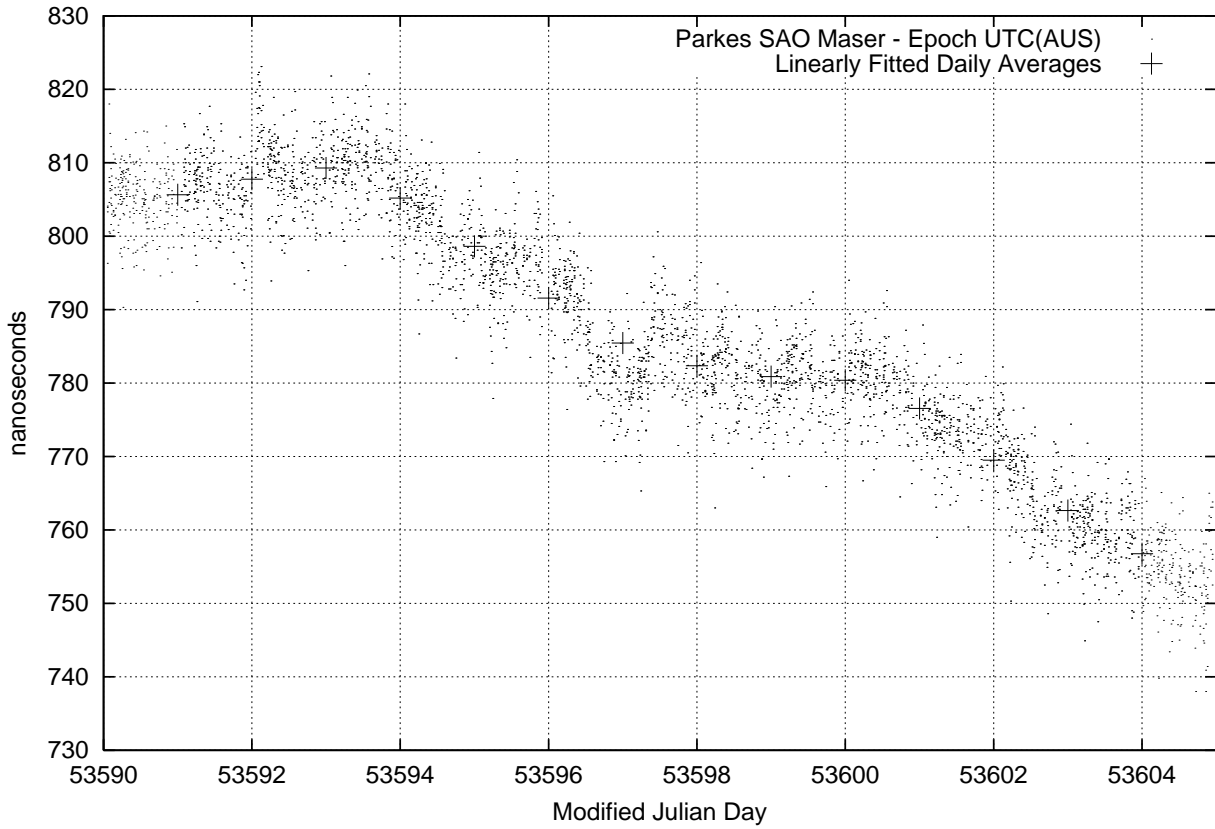

GPS Common-View Time-Transfer between ATNF Parkes and NMI Sydney

GPS Common-View Frequency Transfer between ATNF Parkes and NMI Sydney