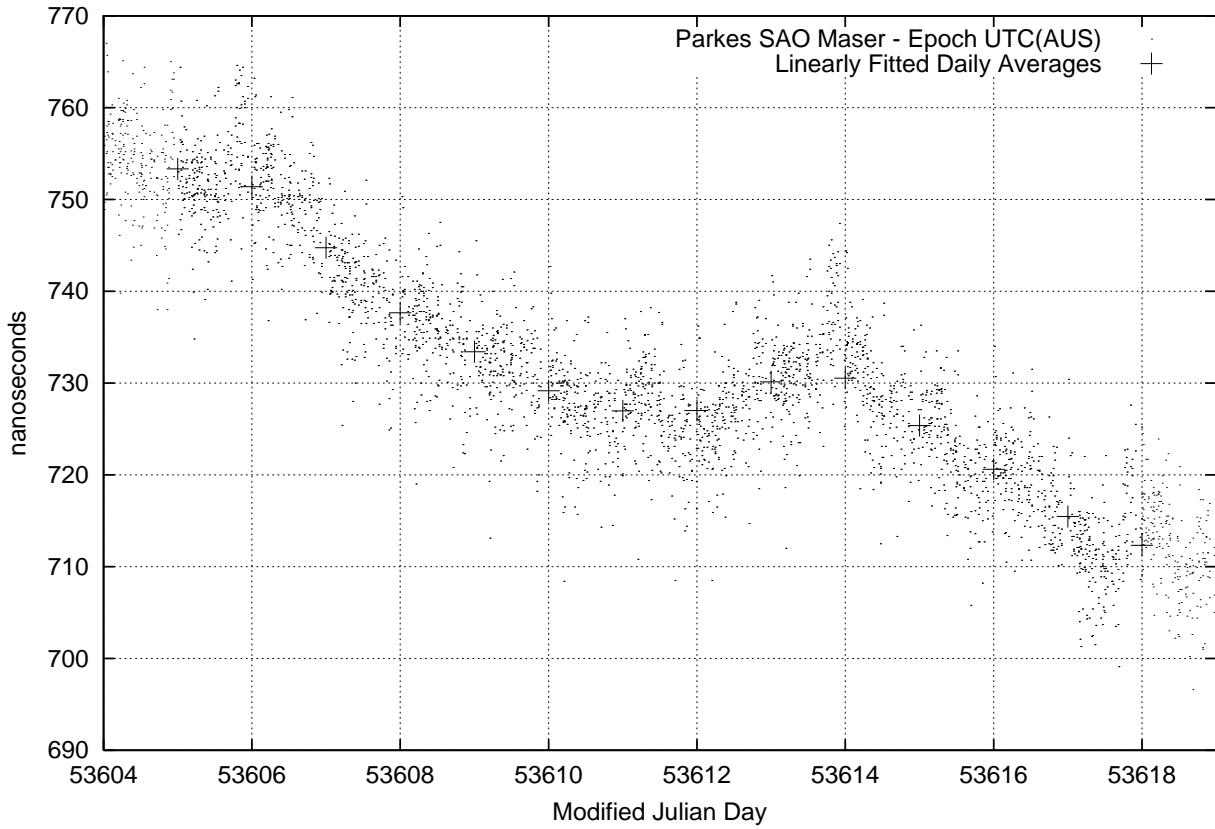

GPS Common-View Time-Transfer between ATNF Parkes and NMI Sydney

GPS Common-View Frequency Transfer between ATNF Parkes and NMI Sydney