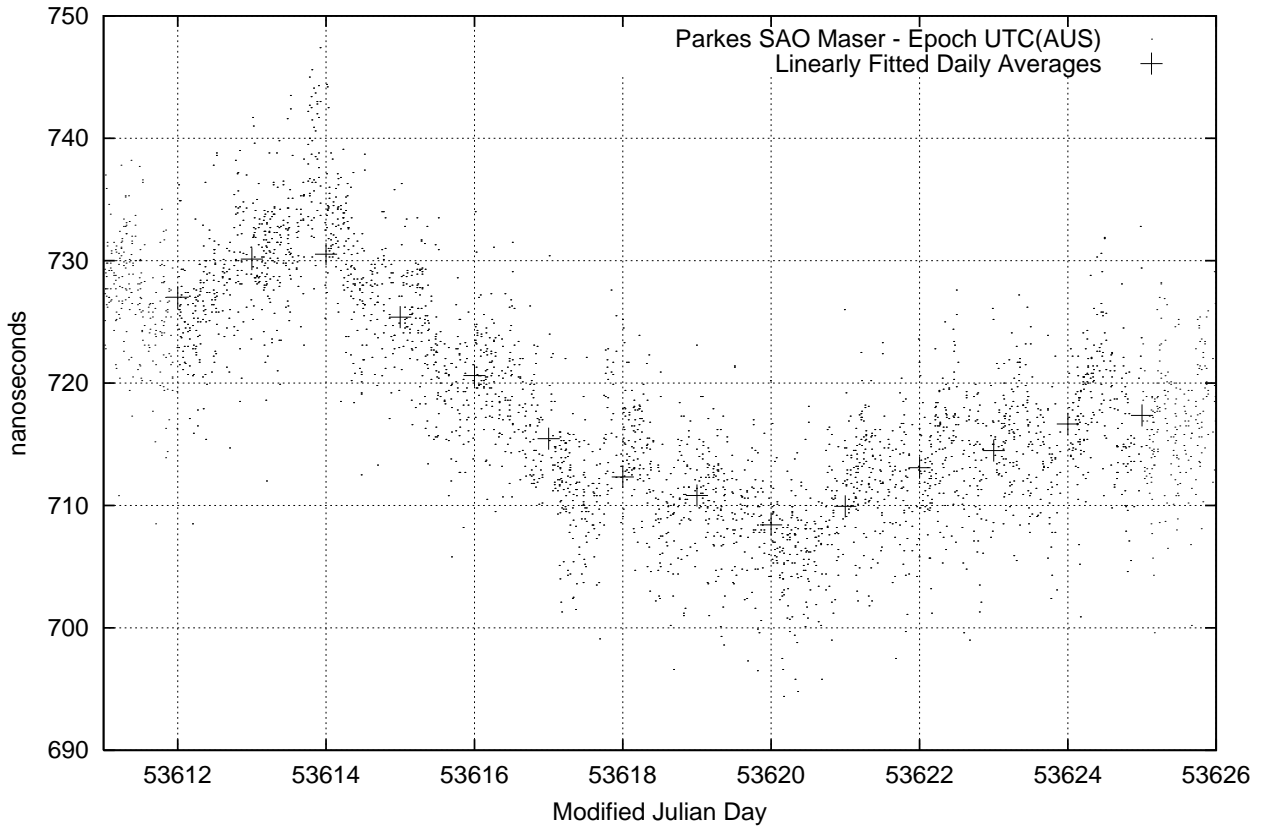

GPS Common-View Time-Transfer between ATNF Parkes and NMI Sydney

GPS Common-View Frequency Transfer between ATNF Parkes and NMI Sydney