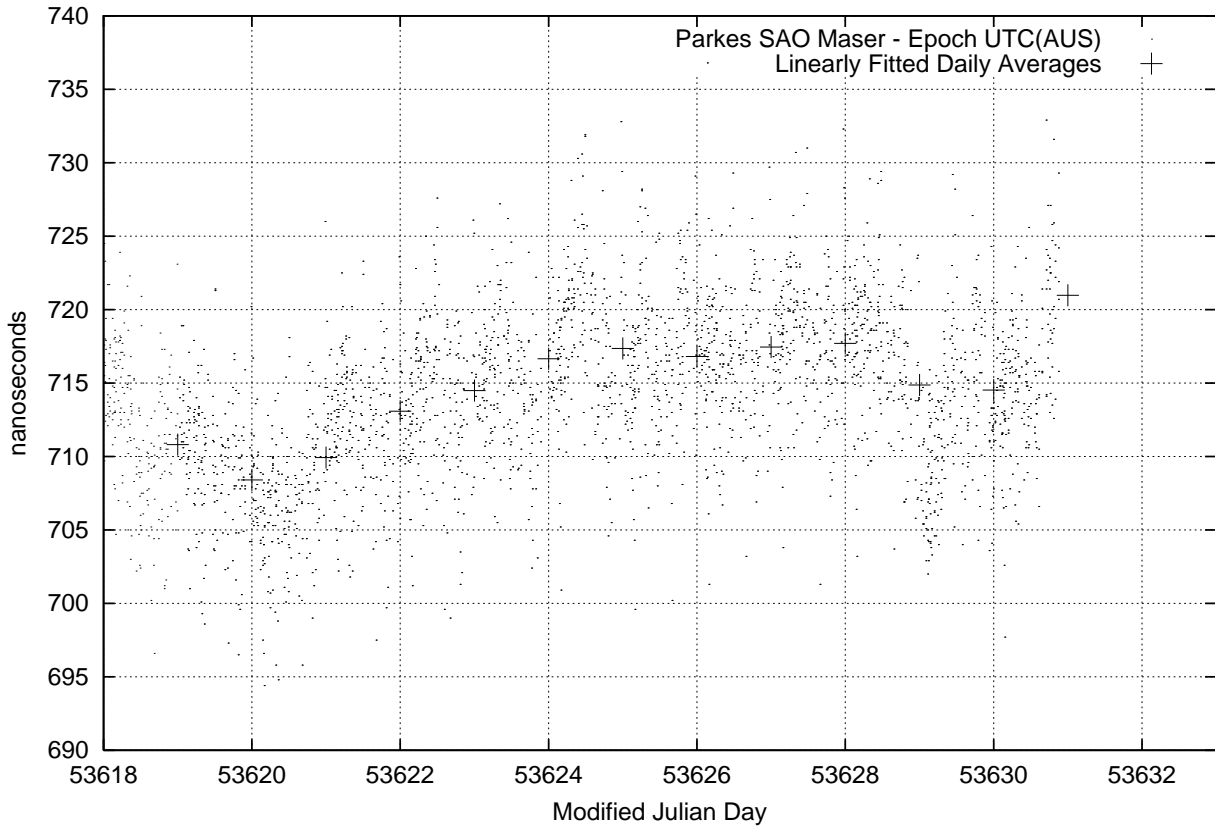

GPS Common-View Time-Transfer between ATNF Parkes and NMI Sydney

GPS Common-View Frequency Transfer between ATNF Parkes and NMI Sydney