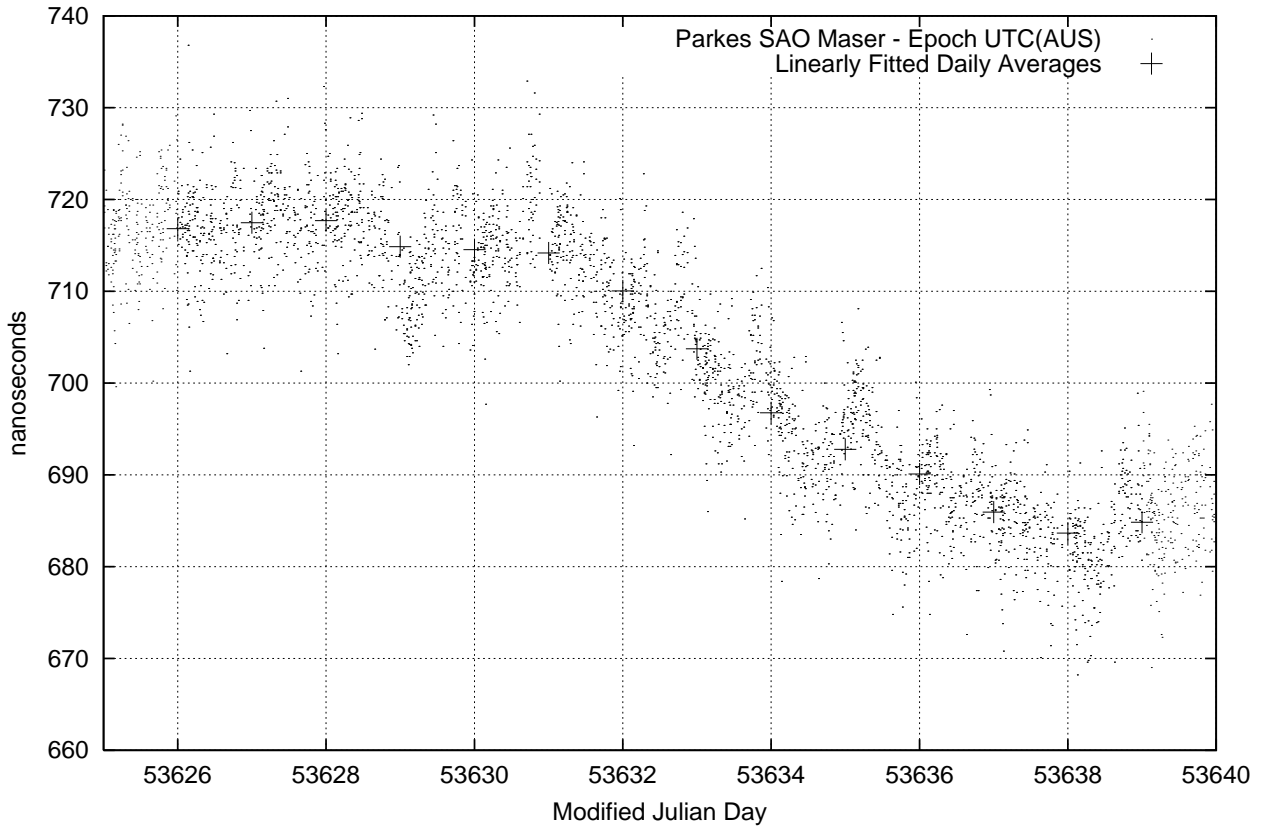

GPS Common-View Time-Transfer between ATNF Parkes and NMI Sydney

GPS Common-View Frequency Transfer between ATNF Parkes and NMI Sydney