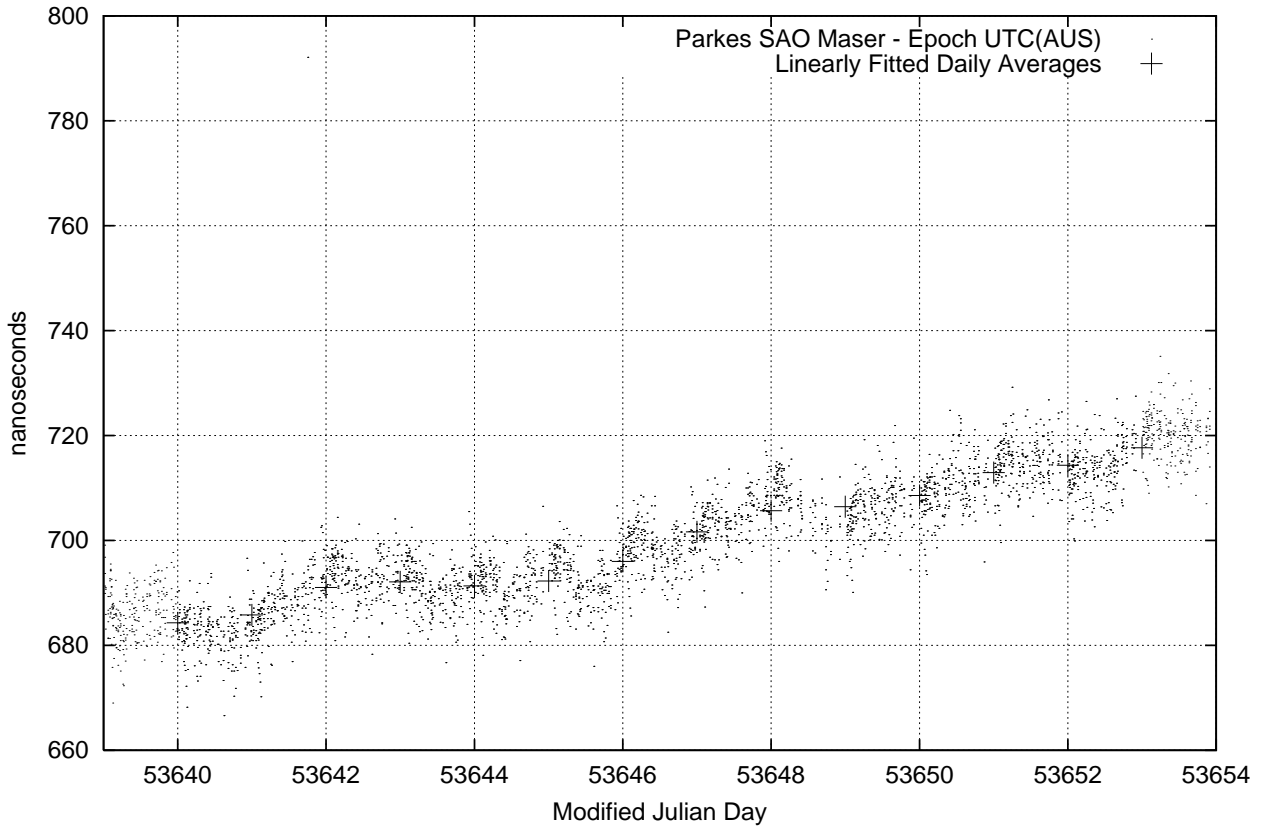

GPS Common-View Time-Transfer between ATNF Parkes and NMI Sydney

GPS Common-View Frequency Transfer between ATNF Parkes and NMI Sydney