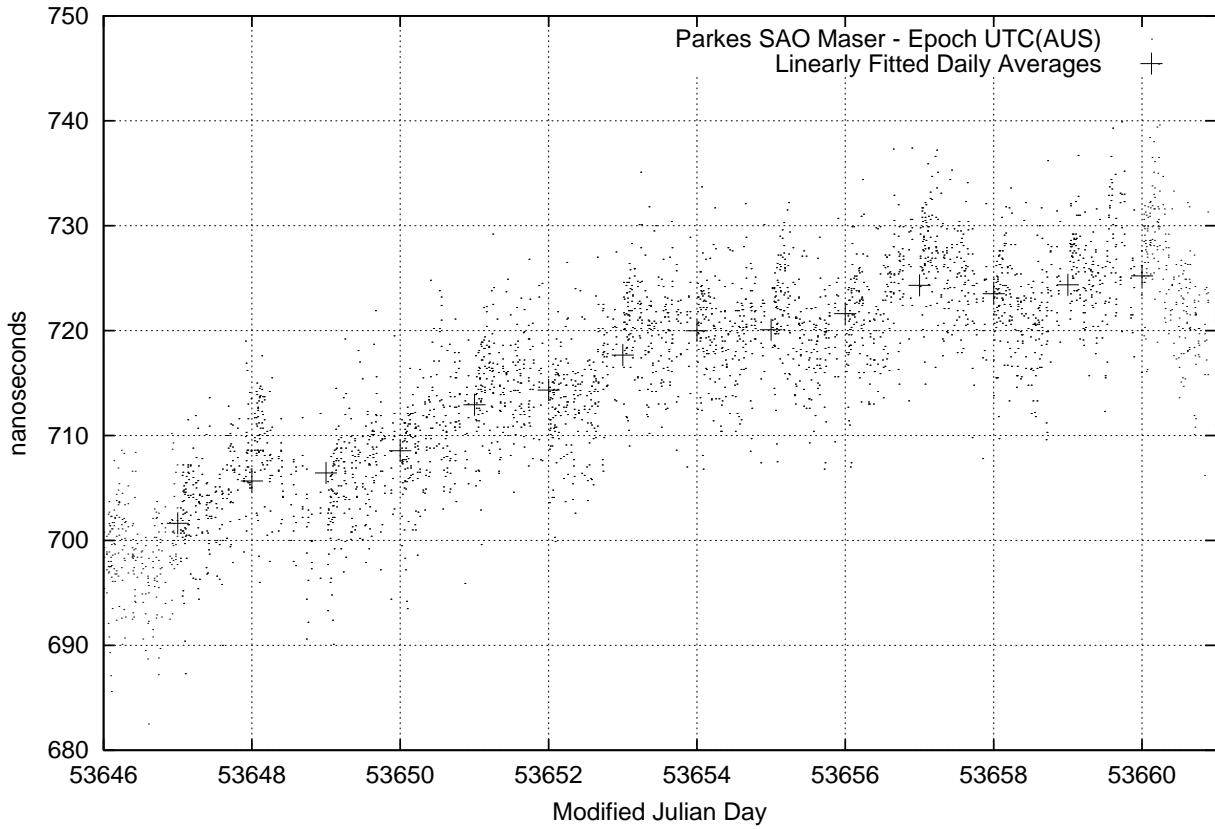

GPS Common-View Time-Transfer between ATNF Parkes and NMI Sydney

GPS Common-View Frequency Transfer between ATNF Parkes and NMI Sydney