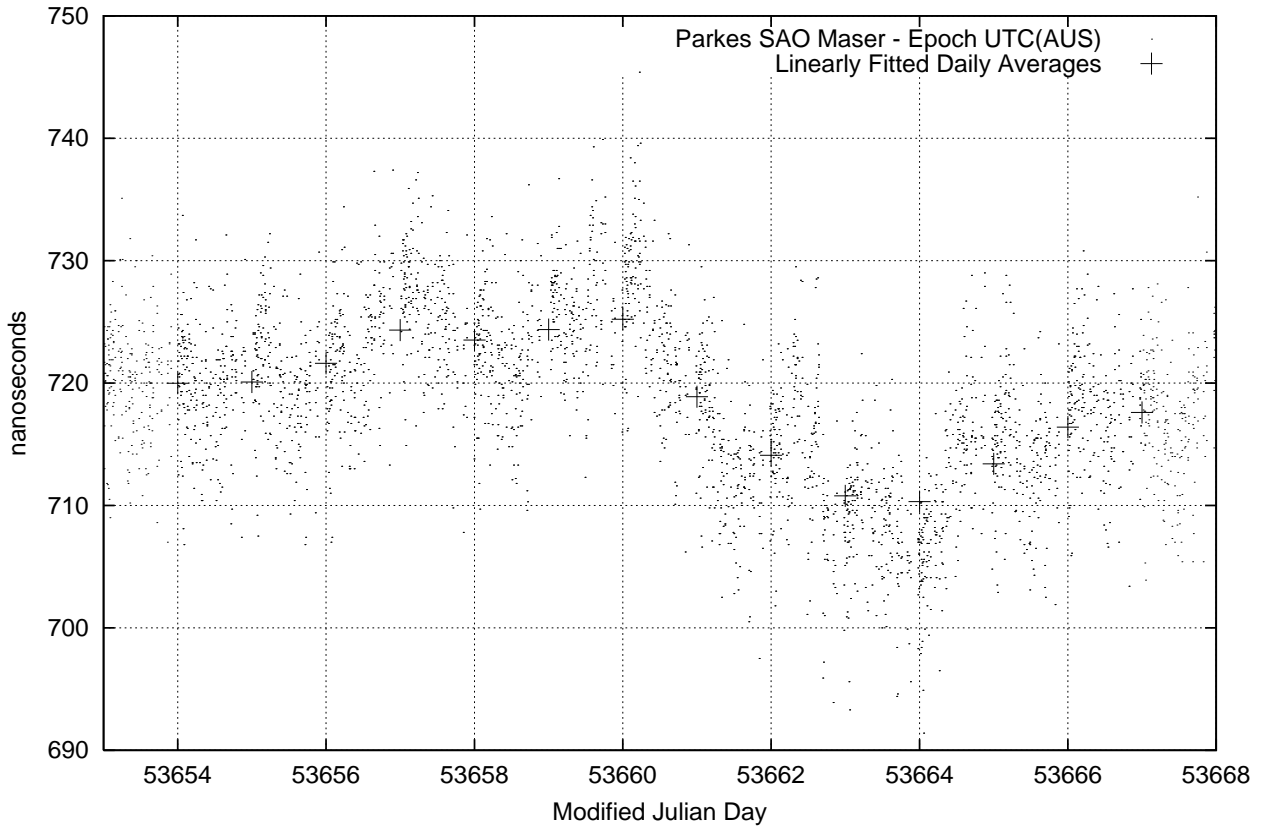

GPS Common-View Time-Transfer between ATNF Parkes and NMI Sydney

GPS Common-View Frequency Transfer between ATNF Parkes and NMI Sydney