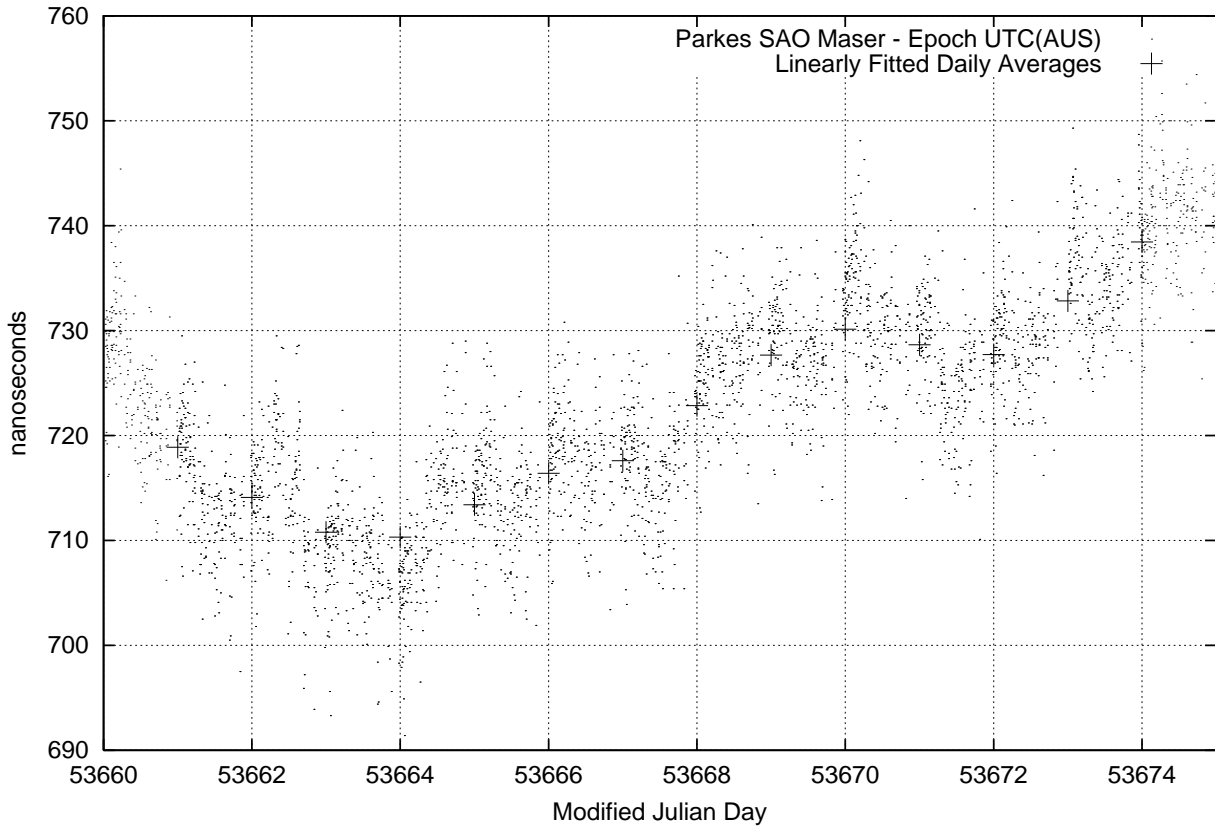

GPS Common-View Time-Transfer between ATNF Parkes and NMI Sydney

GPS Common-View Frequency Transfer between ATNF Parkes and NMI Sydney