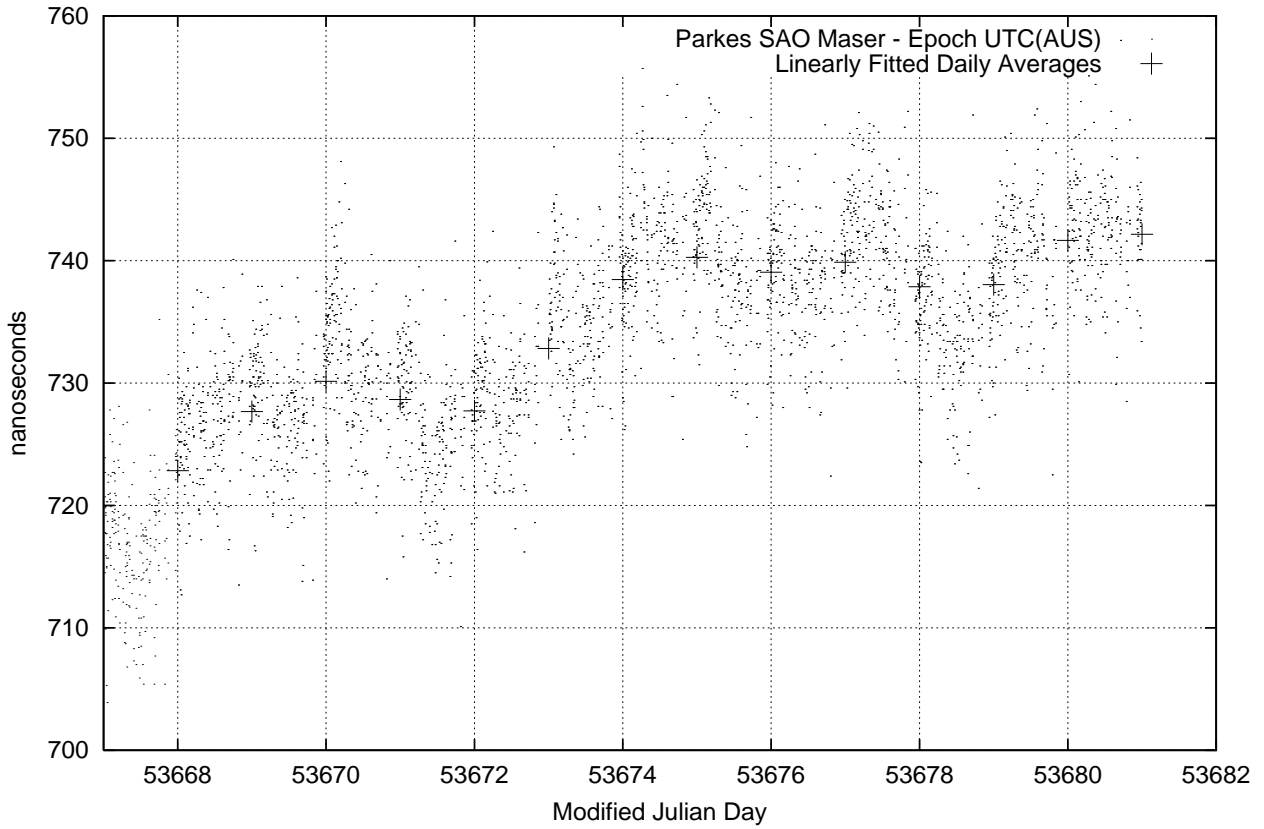

GPS Common-View Time-Transfer between ATNF Parkes and NMI Sydney

GPS Common-View Frequency Transfer between ATNF Parkes and NMI Sydney