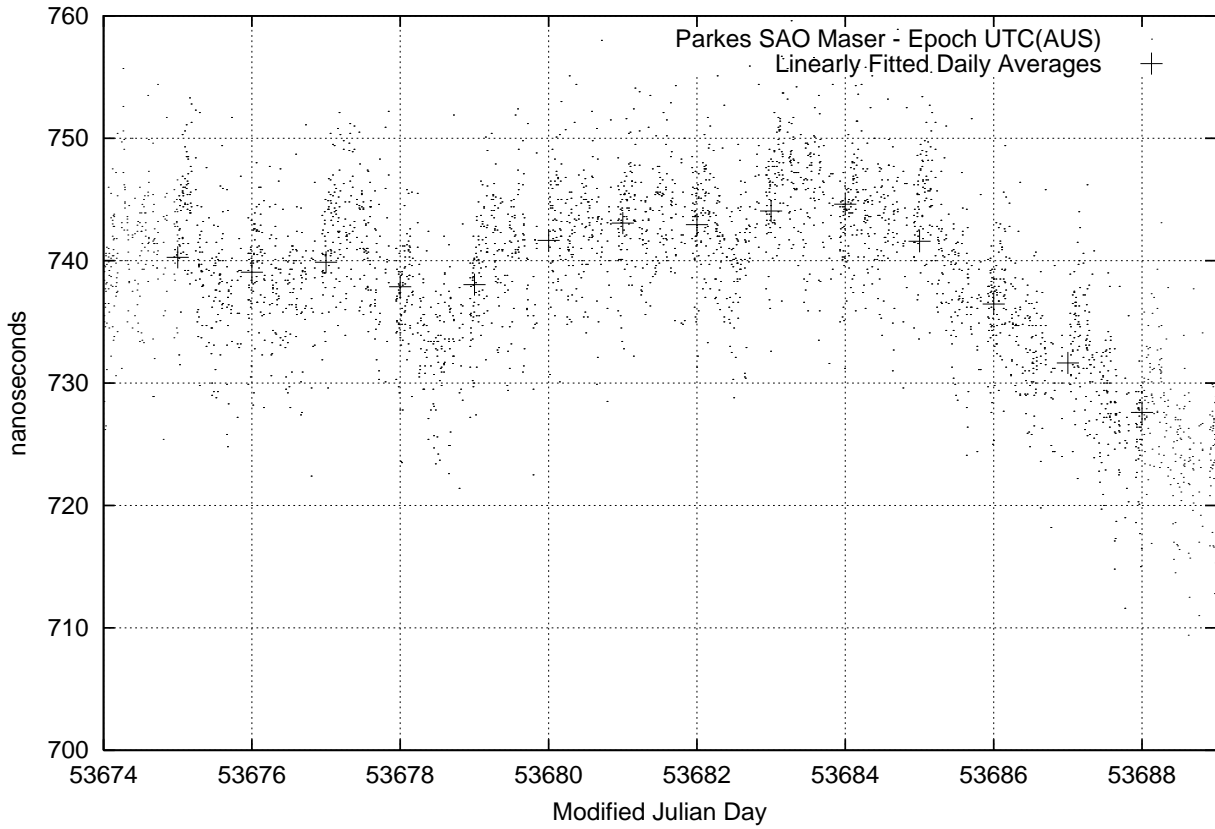

GPS Common-View Time-Transfer between ATNF Parkes and NMI Sydney

GPS Common-View Frequency Transfer between ATNF Parkes and NMI Sydney