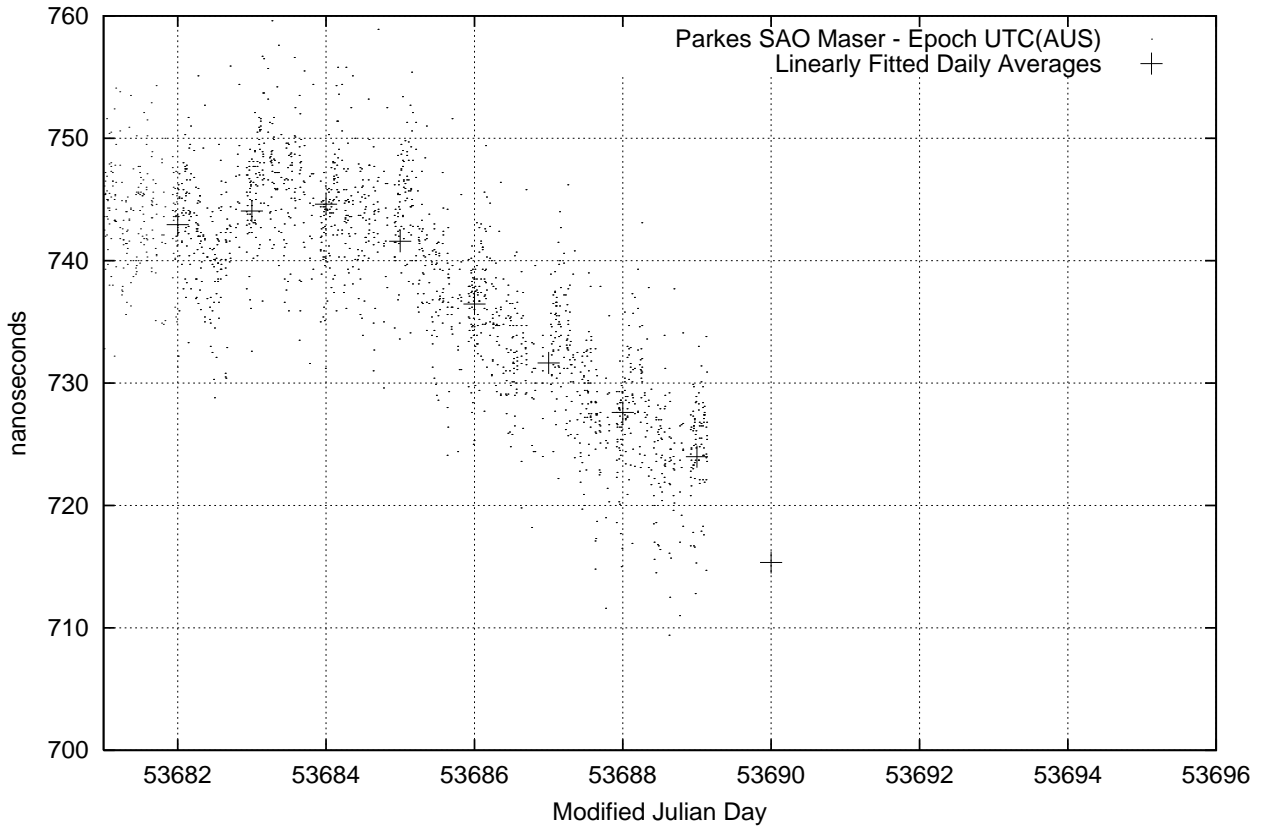

GPS Common-View Time-Transfer between ATNF Parkes and NMI Sydney

GPS Common-View Frequency Transfer between ATNF Parkes and NMI Sydney