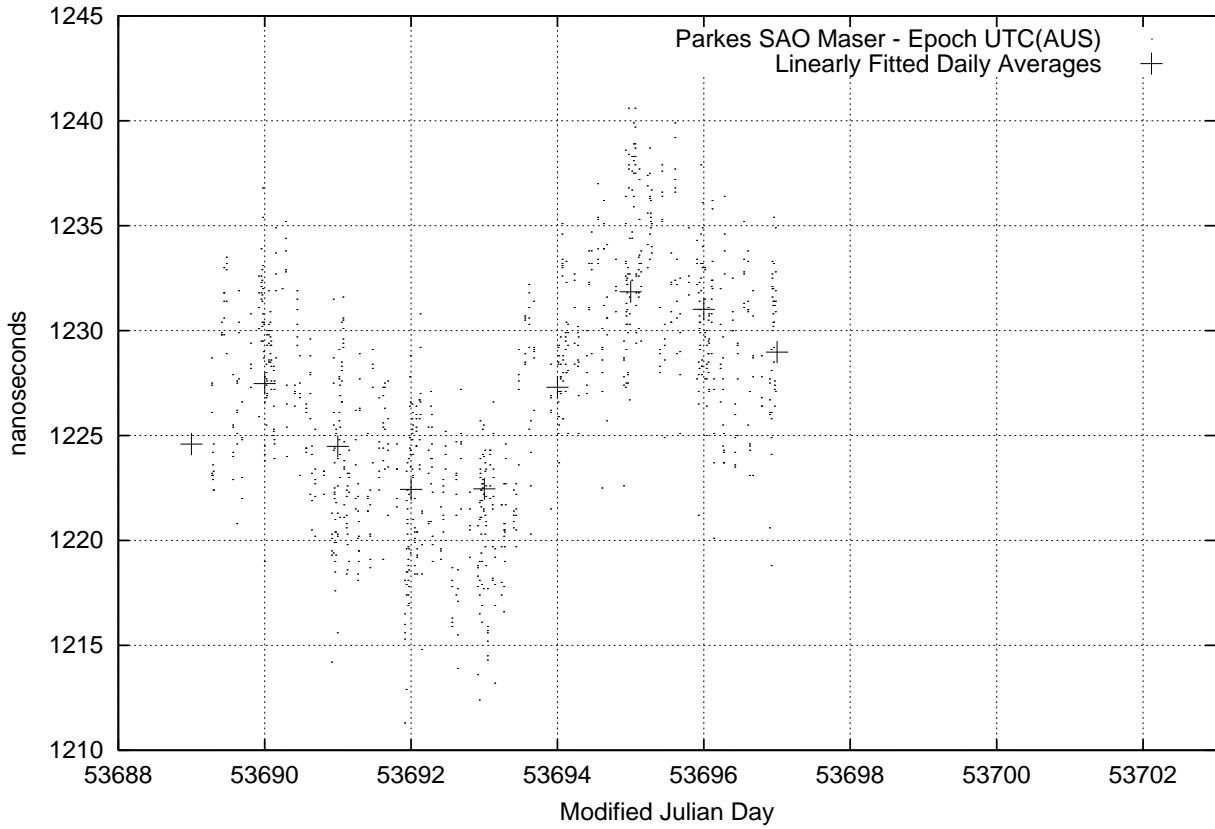

GPS Common-View Time-Transfer between ATNF Parkes and NMI Sydney

GPS Common-View Frequency Transfer between ATNF Parkes and NMI Sydney