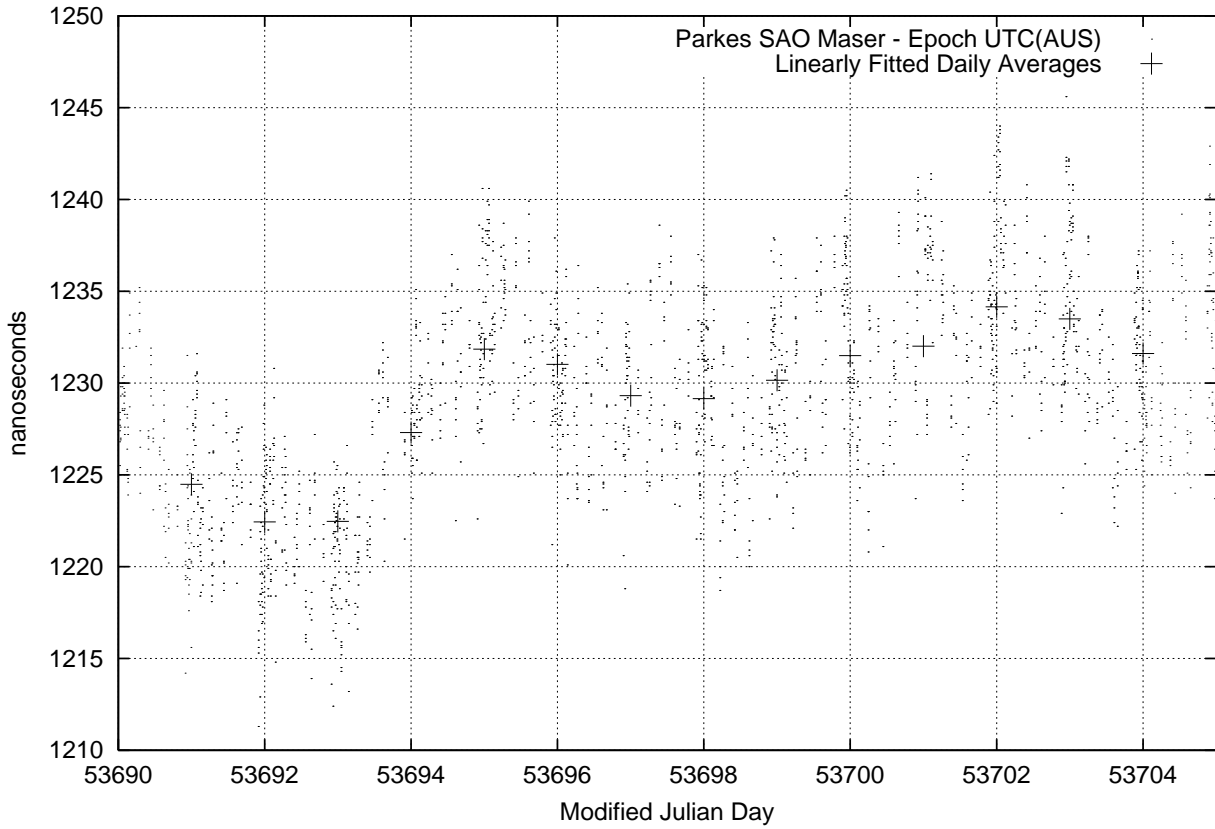

GPS Common-View Time-Transfer between ATNF Parkes and NMI Sydney

GPS Common-View Frequency Transfer between ATNF Parkes and NMI Sydney