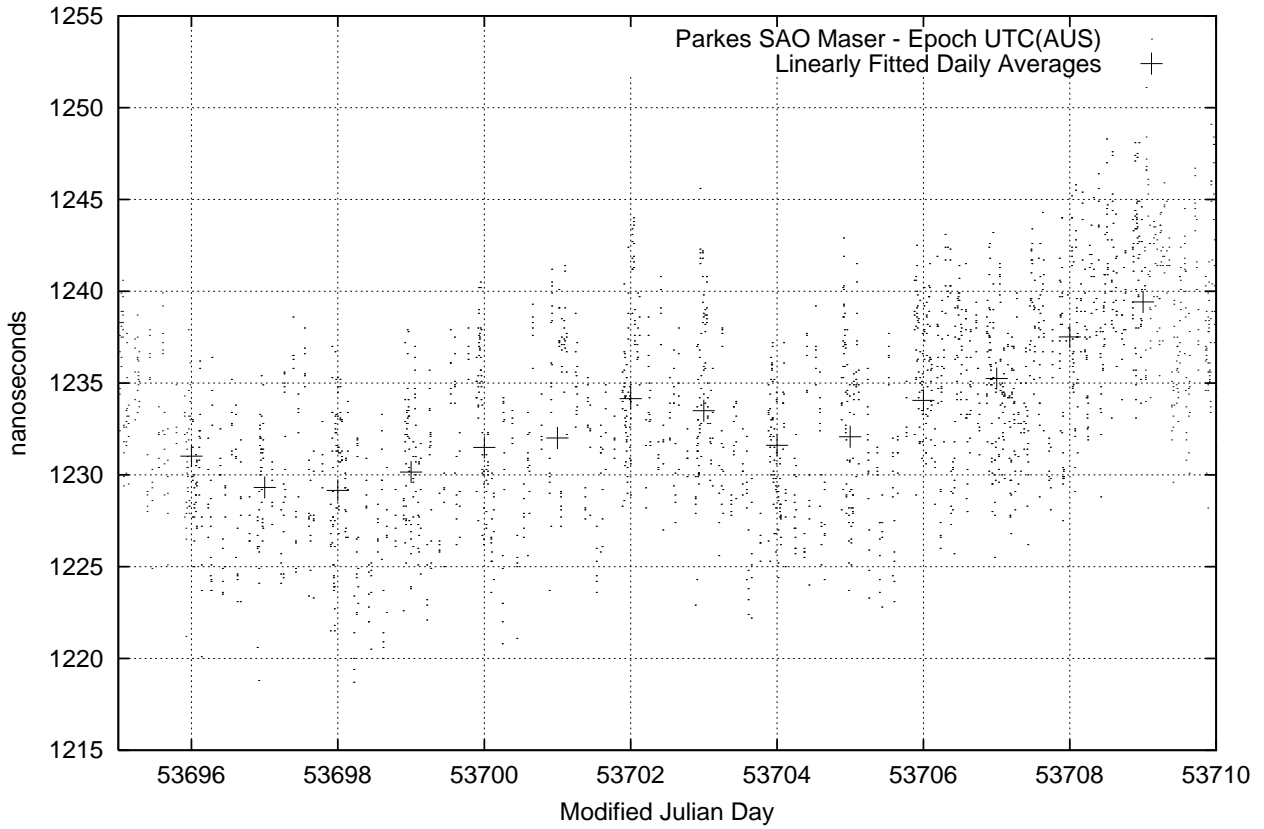

GPS Common-View Time-Transfer between ATNF Parkes and NMI Sydney

GPS Common-View Frequency Transfer between ATNF Parkes and NMI Sydney