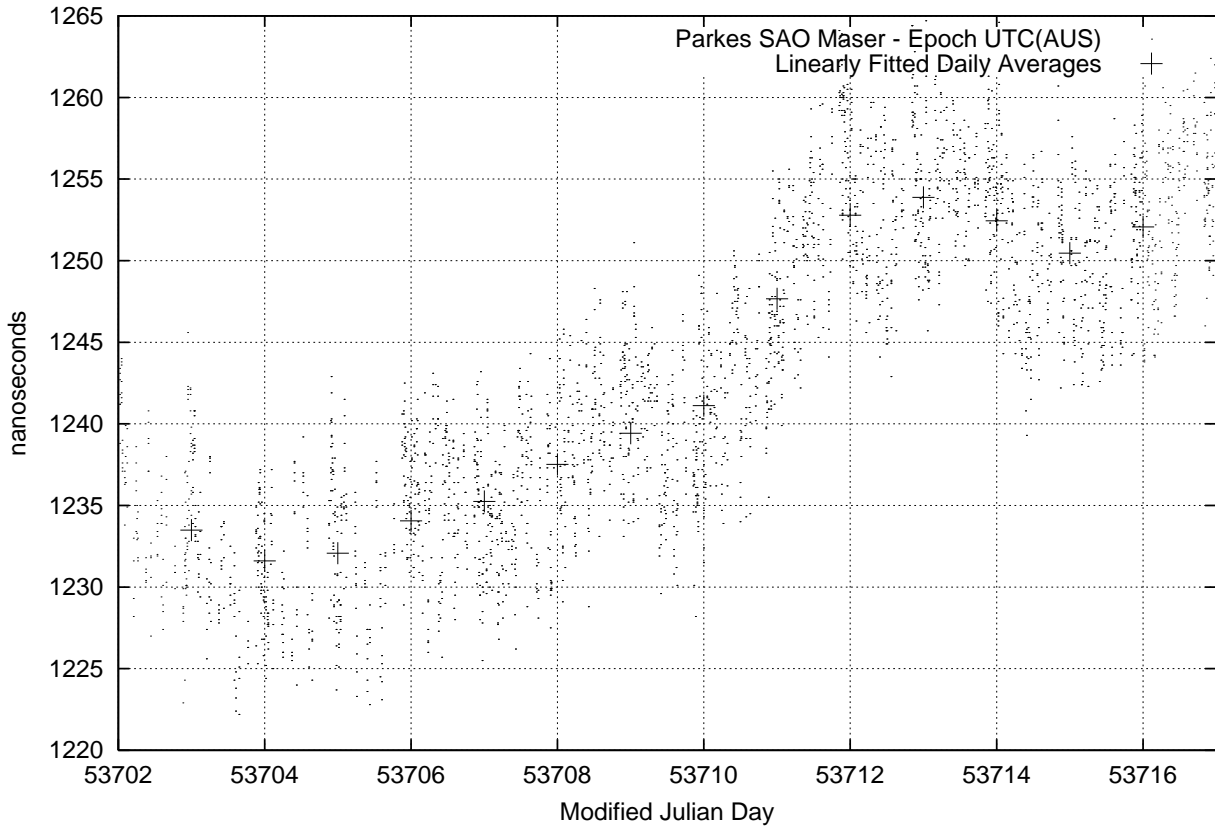

GPS Common-View Time-Transfer between ATNF Parkes and NMI Sydney

GPS Common-View Frequency Transfer between ATNF Parkes and NMI Sydney