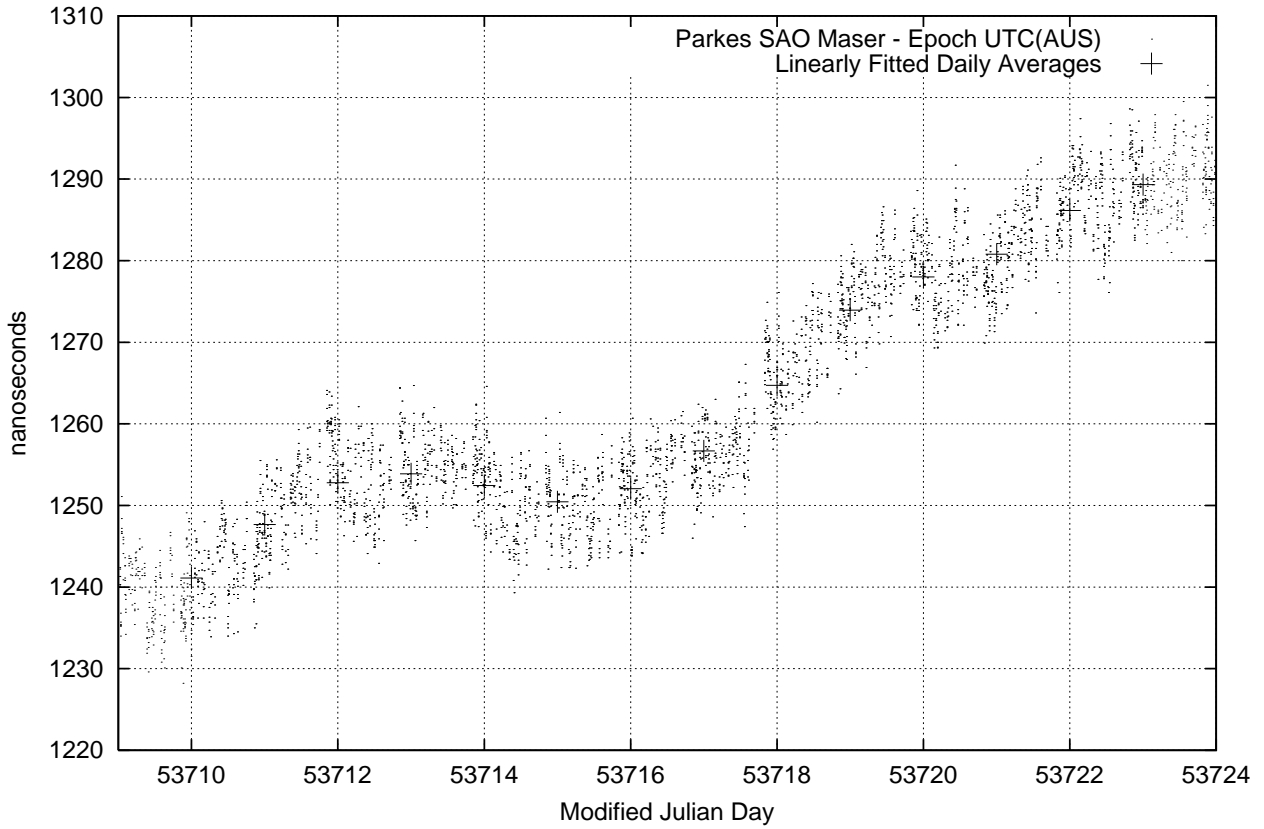

GPS Common-View Time-Transfer between ATNF Parkes and NMI Sydney

GPS Common-View Frequency Transfer between ATNF Parkes and NMI Sydney