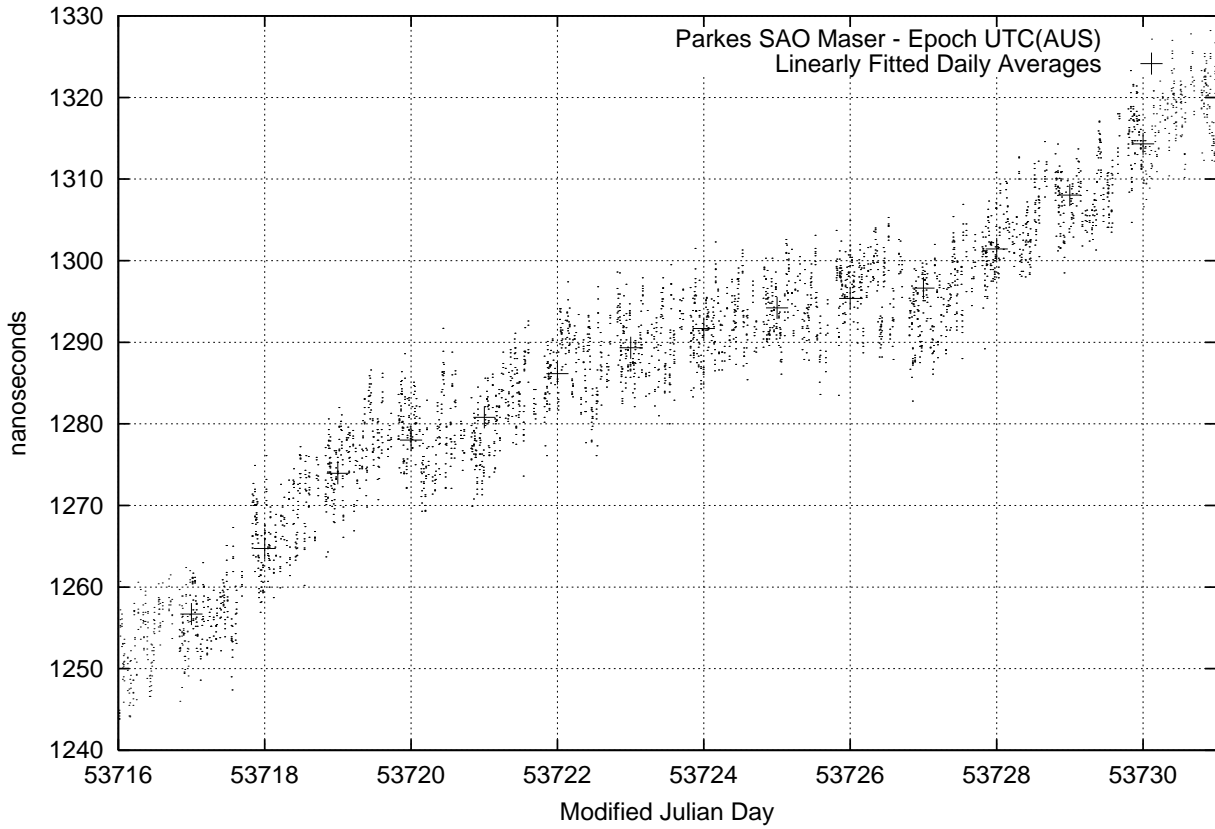

GPS Common-View Time-Transfer between ATNF Parkes and NMI Sydney

GPS Common-View Frequency Transfer between ATNF Parkes and NMI Sydney